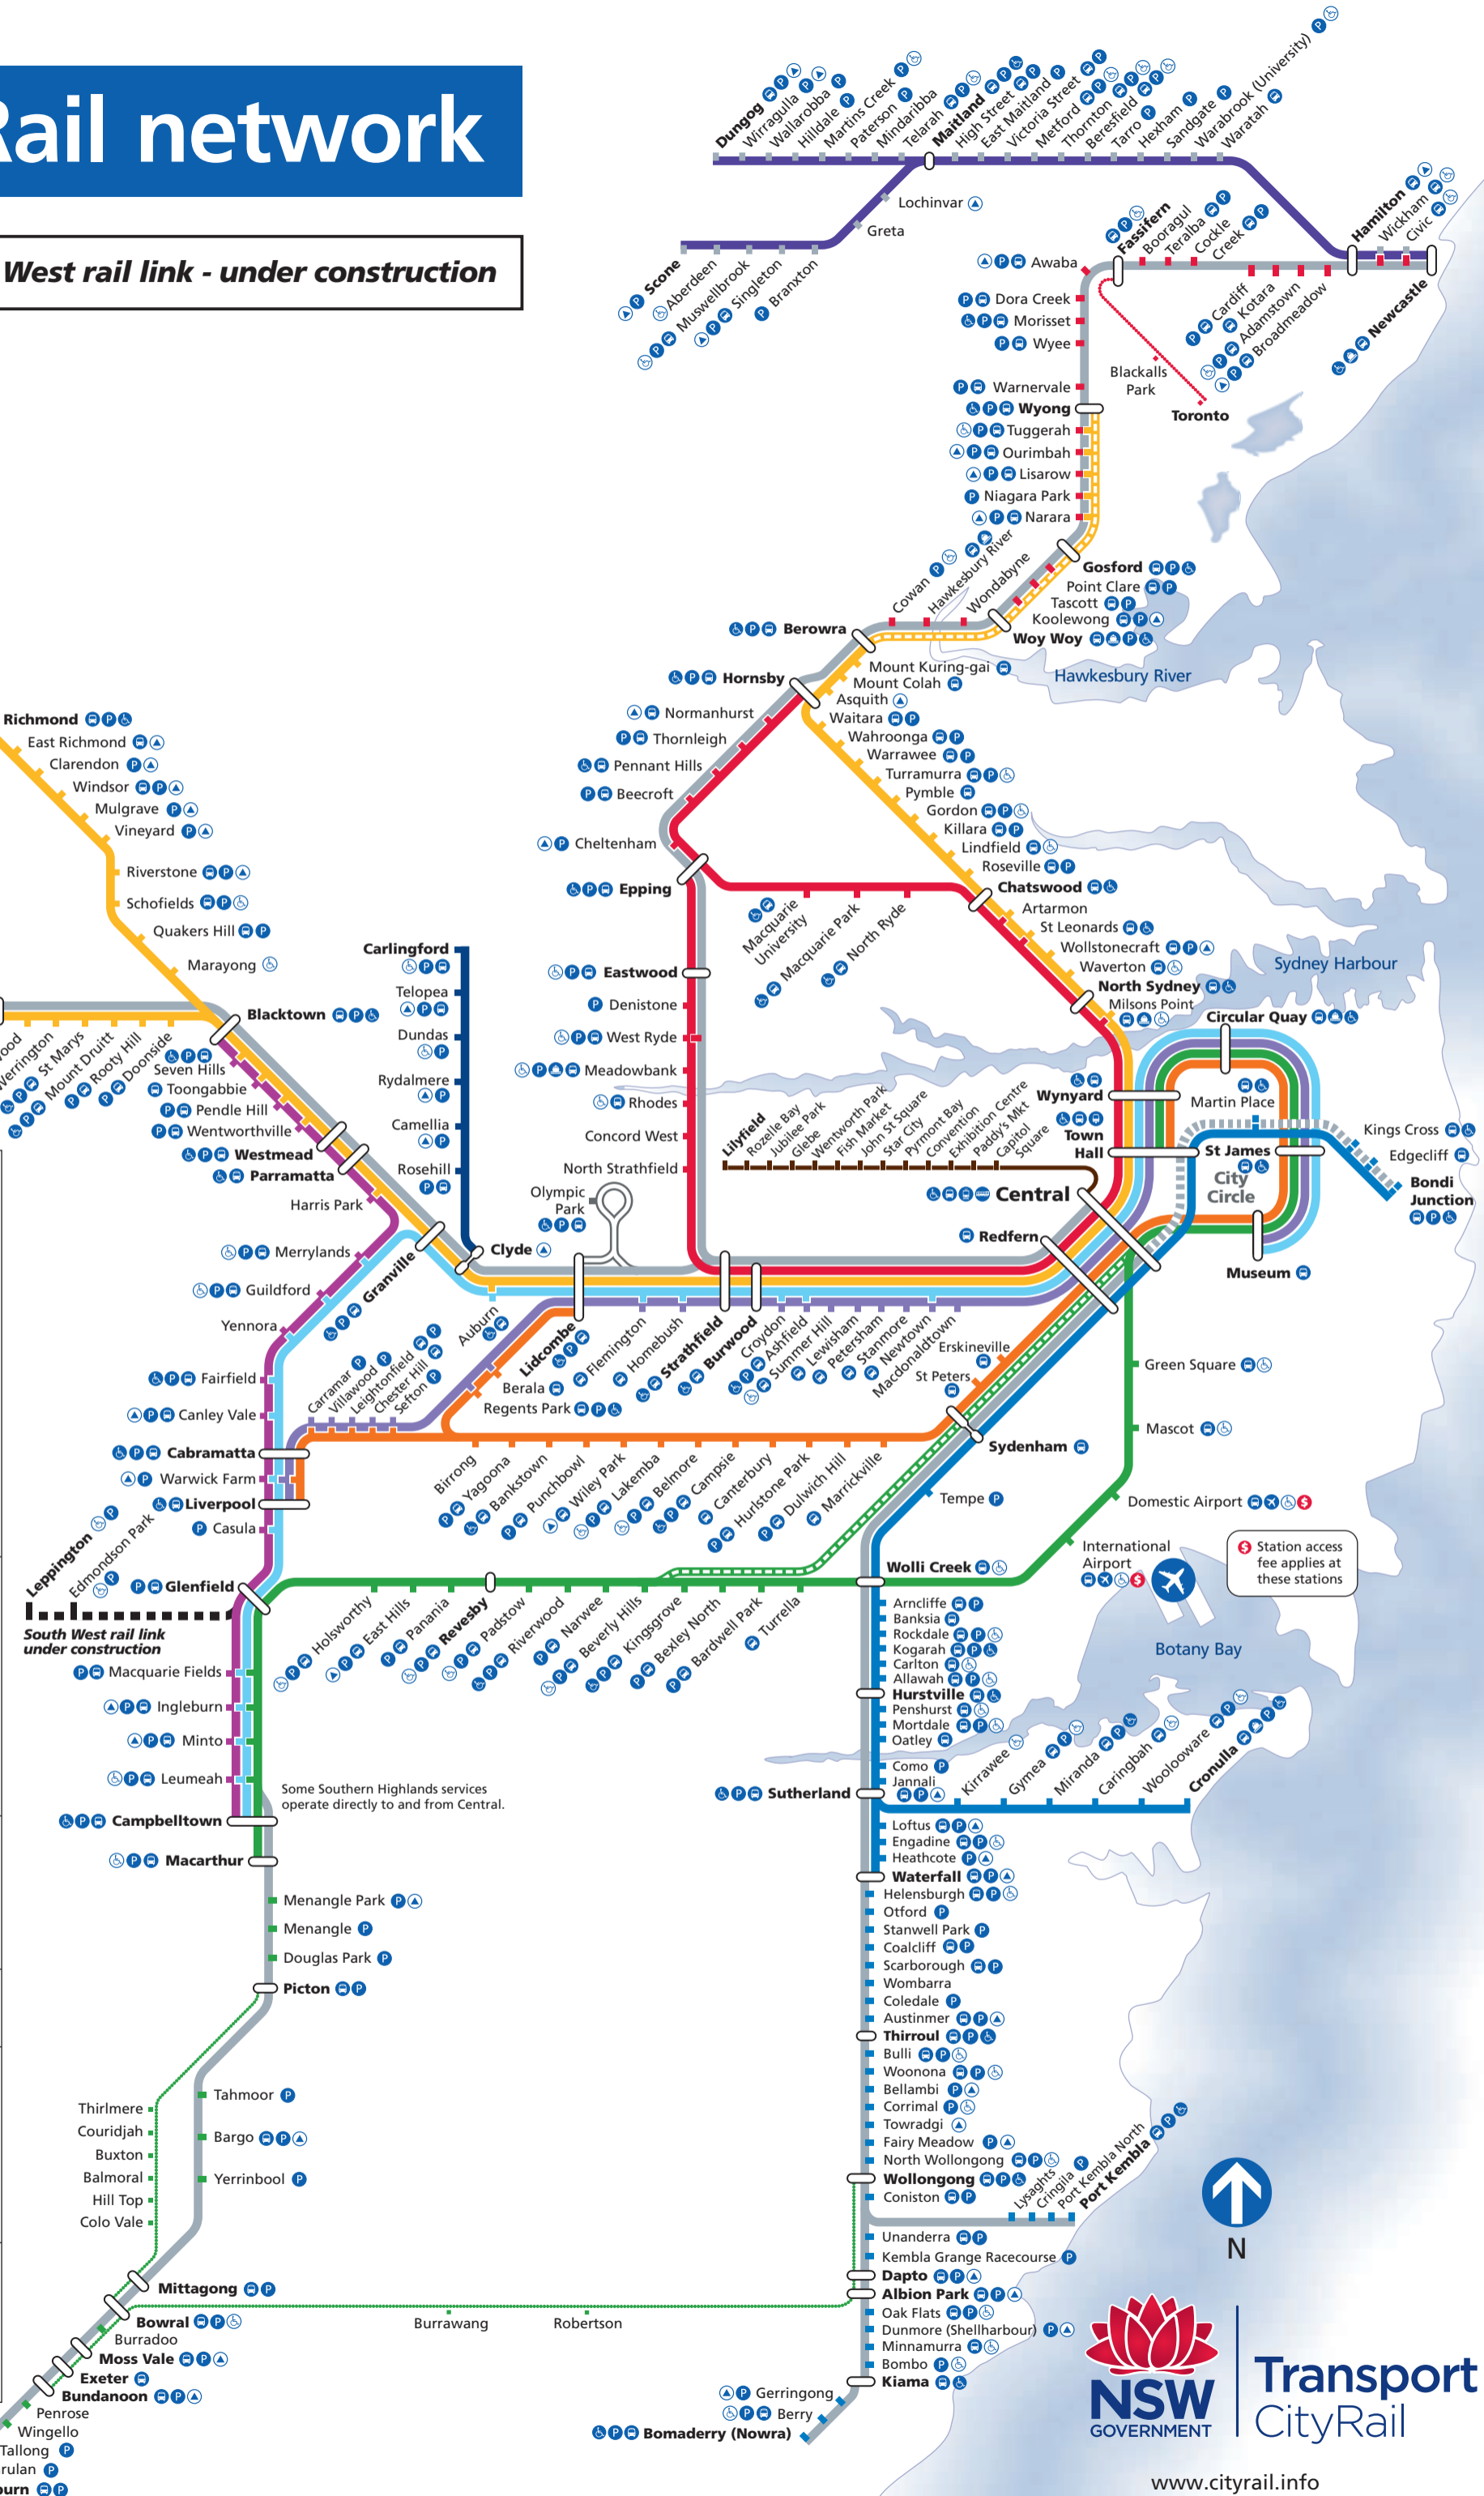

CityRail network

Includes South West rail link - under construction

CityRail suburban train lines

- **Eastern Suburbs & Illawarra Line**
- **Bankstown Line**
- **Inner West Line**
- **Cumberland Line**
- **Airport & East Hills Line** (Peak hours only)
- **South Line**
- **North Shore & Western Line** (Peak hours only)
- **Northern Line**
- **Carlingford Line**

Olympic Park Sprint and special event services

CityRail intercity train lines

- **South Coast Line** (Weekends and selected weekday services)
- **Southern Highlands Line**
- **Blue Mountains Line**
- **Newcastle & Central Coast Line**

CityRail regional train line

- **Hunter Line**

CityRail bus services

- South Coast to Southern Highlands and Bowral to Picton (Loop Line)
- Bathurst to Lithgow*
- Toronto to Fassifern

* Bookings are essential for this service. For reservations, please phone 13 22 32.

Tram line

- Lilyfield Line (Operated by Metro Transport Sydney. Separate fares apply.)

Transport interchanges

- Interchange between CityRail services
- Bus (including bus transitways)
- Ferry wharf near station
- Monorail stop near station
- Tram
- Coach
- Sydney Airport
- Car park near station

Stations with wheelchair access

- Wheelchair access (staffed for all train services)
- Wheelchair access (not staffed for all train services)
- Assisted access (May be accessible with help from a friend or carer. Please check prior to travel.)

www.cityrail.info
Transport Info 131 500

© Copyright RailCorp April 2011