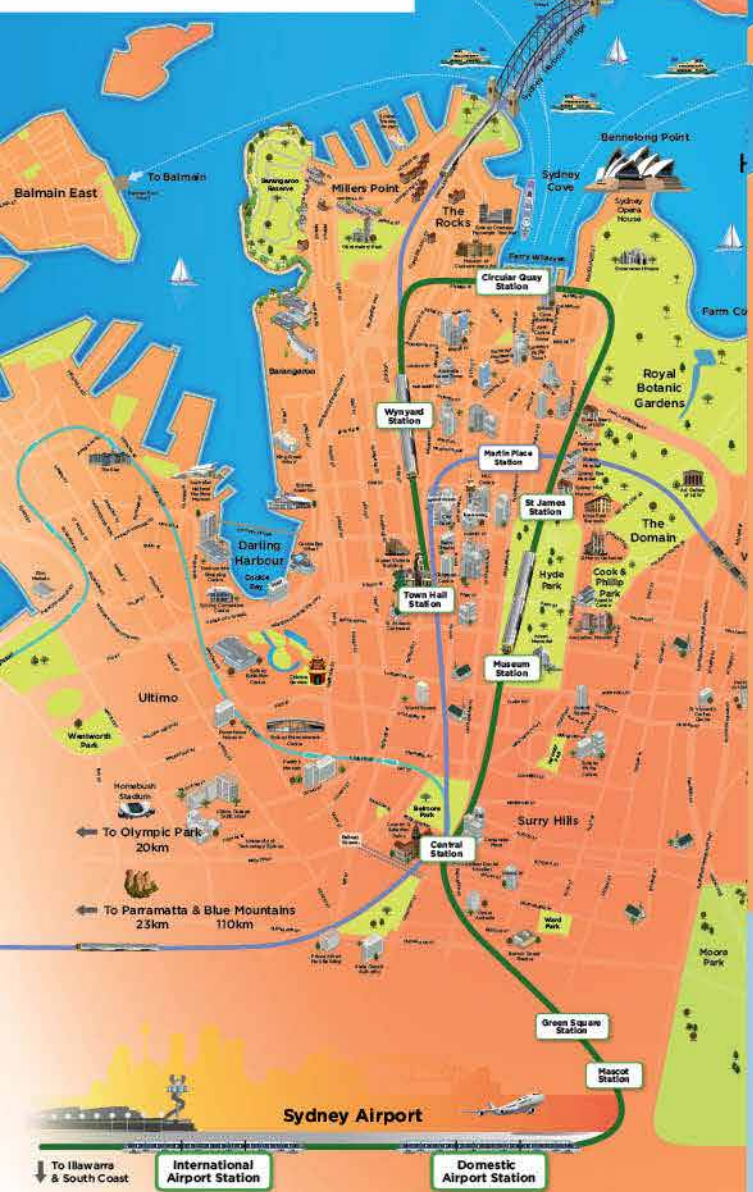

Catch AirportLink  
**Sydney's  
 Airport Train**

[airportlink.com.au](http://airportlink.com.au)

©Airport Link July 2016

This year more than 7 million passengers will catch Airport Link - Sydney's Airport Train.

Sydney Harbour Map

Platforms from  
 City Stations  
 to Airport

Platform number	23	2	2	2	6	6	1
Central Station							
Museum Station							
St James Station							
Circular Quay Station							
Wynyard Station							
Town Hall Station							
Kings Cross Station (change at Central)							

**Central  
 Station  
 Precinct Map**

**AirportLink**  
 Sydney's Airport Train

**Town Hall Station**

**Museum Station**

**Central Station**

**ACCOMMODATION**

**HOTELS**

- ★ 1 Adina Apartment Hotel Sydney
- ★ 2 Adina Apartment Hotel Sydney, Central
- ★ 6 APX Apartments Darling Harbour
- ★ 7 Best Western PLUS Hotel Stellar
- ★ 8 Break Free on George
- ★ 9 Capitol Square Hotel Sydney
- ★ 16 Great Southern Hotel
- ★ 18 Holiday Inn Darling Harbour
- ★ 21 Hyde Park Inn
- ★ 25 Ibis Sydney World Square
- ★ 29 Mercure Sydney
- ★ 30 Meriton Kent Street
- ★ 31 Meriton on Pitt
- ★ 32 Meriton World Tower
- ★ 34 Metro Hotel on Pitt
- ★ 35 Metro Hotel Sydney Central
- ★ 36 Novotel Rockford Darling Harbour
- ★ 37 Novotel Sydney Central
- ★ 40 Oaks Hyde Park Plaza Hotel
- ★ 43 Park Regis City Centre
- ★ 44 Park Royal Darling Harbour
- ★ 46 Pensione Hotel Sydney
- ★ 48 Pullman Hyde Park Sydney
- ★ 52 Radisson Hotel & Suites
- ★ 53 Rendezvous Studio Hotel Sydney Central
- ★ 54 Rydges World Square
- ★ 55 Seasons Darling Harbour
- ★ 69 Travelodge Wentworth
- ★ 72 Vibe Hotel Sydney

Albion St

Foveaux St

Devonshire St

Belvoir St

Belvoir St

Belvoir St

Belvoir St

Belvoir St