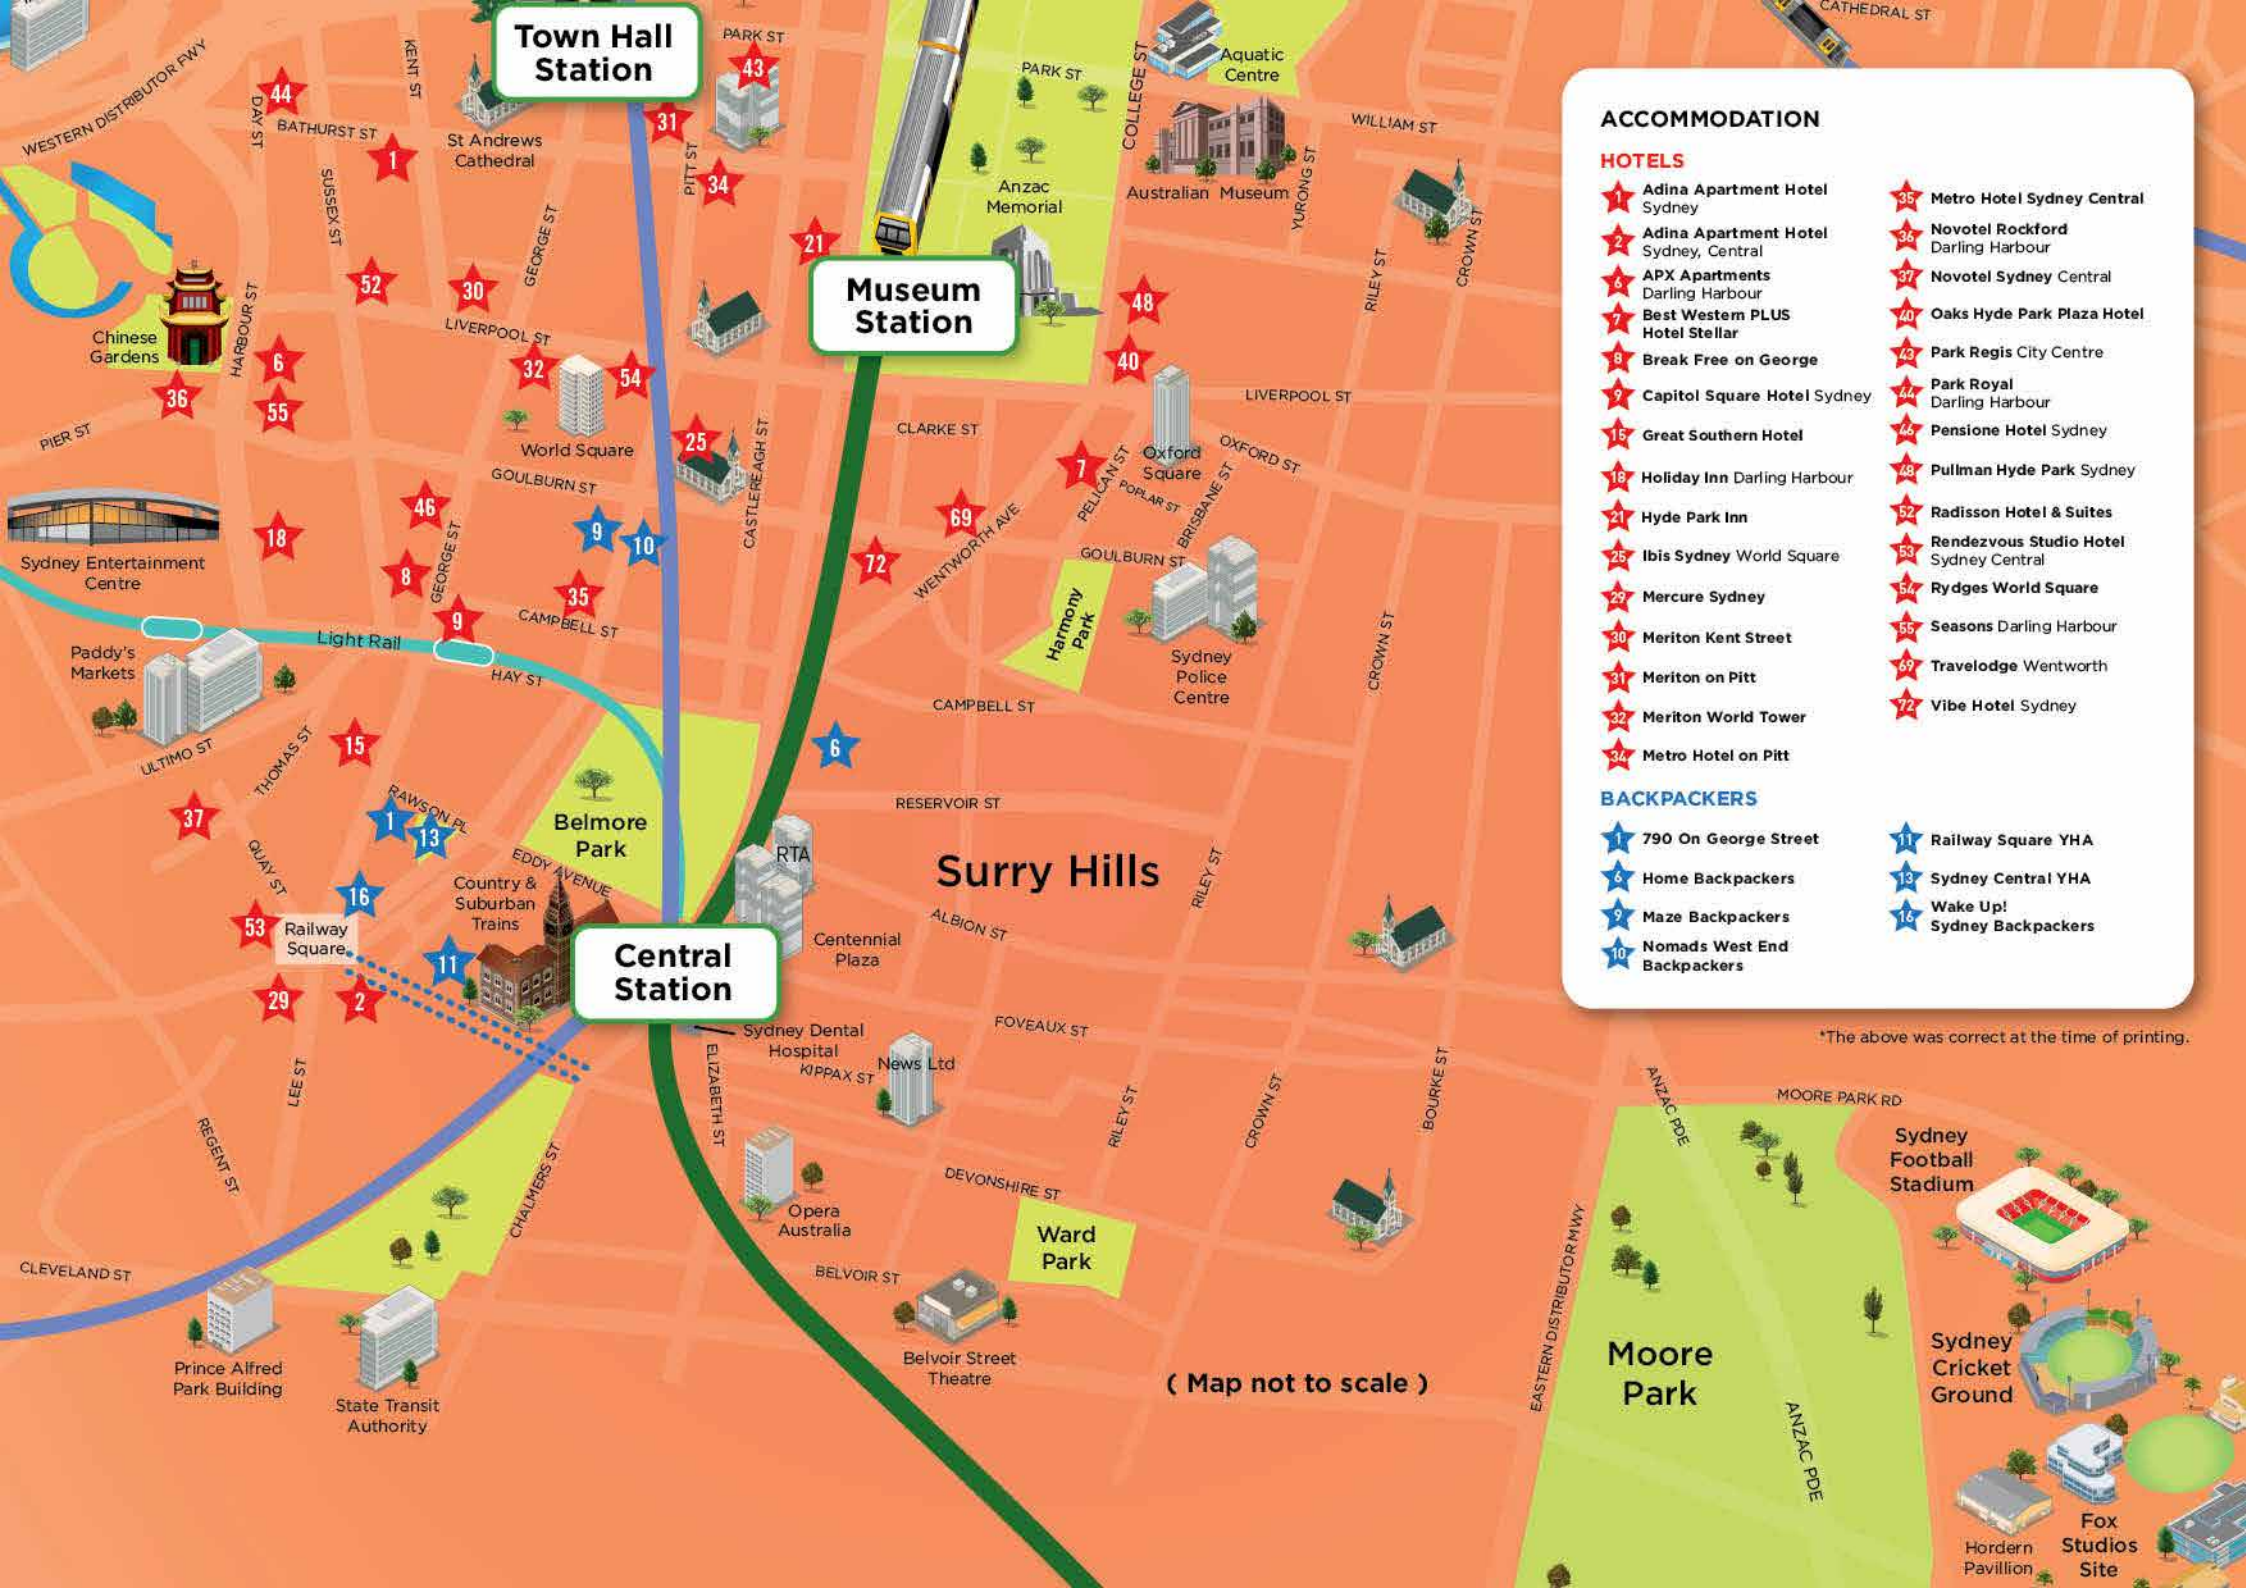

Sydney Harbour Map

Platforms from  
 City Stations  
 to Airport

Platform number	23	2	2	2	6	6	1
Central Station							
Museum Station							
St James Station							
Circular Quay Station							
Wynyard Station							
Town Hall Station							
Kings Cross Station (change at Central)							

**Central  
 Station  
 Precinct Map**

**AirportLink**  
 Sydney's Airport Train

**Town Hall Station**

**Museum Station**

**Central Station**

**ACCOMMODATION**

**HOTELS**

- ★ 1 Adina Apartment Hotel Sydney
- ★ 2 Adina Apartment Hotel Sydney, Central
- ★ 6 APX Apartments Darling Harbour
- ★ 7 Best Western PLUS Hotel Stellar
- ★ 8 Break Free on George
- ★ 9 Capitol Square Hotel Sydney
- ★ 16 Great Southern Hotel
- ★ 18 Holiday Inn Darling Harbour
- ★ 21 Hyde Park Inn
- ★ 25 Ibis Sydney World Square
- ★ 29 Mercure Sydney
- ★ 30 Meriton Kent Street
- ★ 31 Meriton on Pitt
- ★ 32 Meriton World Tower
- ★ 34 Metro Hotel on Pitt
- ★ 35 Metro Hotel Sydney Central
- ★ 36 Novotel Rockford Darling Harbour
- ★ 37 Novotel Sydney Central
- ★ 40 Oaks Hyde Park Plaza Hotel
- ★ 43 Park Regis City Centre
- ★ 44 Park Royal Darling Harbour
- ★ 46 Pensione Hotel Sydney
- ★ 48 Pullman Hyde Park Sydney
- ★ 52 Radisson Hotel & Suites
- ★ 53 Rendezvous Studio Hotel Sydney Central
- ★ 54 Rydges World Square
- ★ 55 Seasons Darling Harbour
- ★ 69 Travelodge Wentworth
- ★ 72 Vibe Hotel Sydney

Country & Suburban Trains

Sydney Dental Hospital

Opera Australia

News Ltd

Belvoir Street Theatre

Centennial Plaza

RTA

Belvoir St

Albion St

Foveaux St

Devonshire St

Belvoir St

Belvoir St

Belvoir St

Belvoir St

Belvoir St