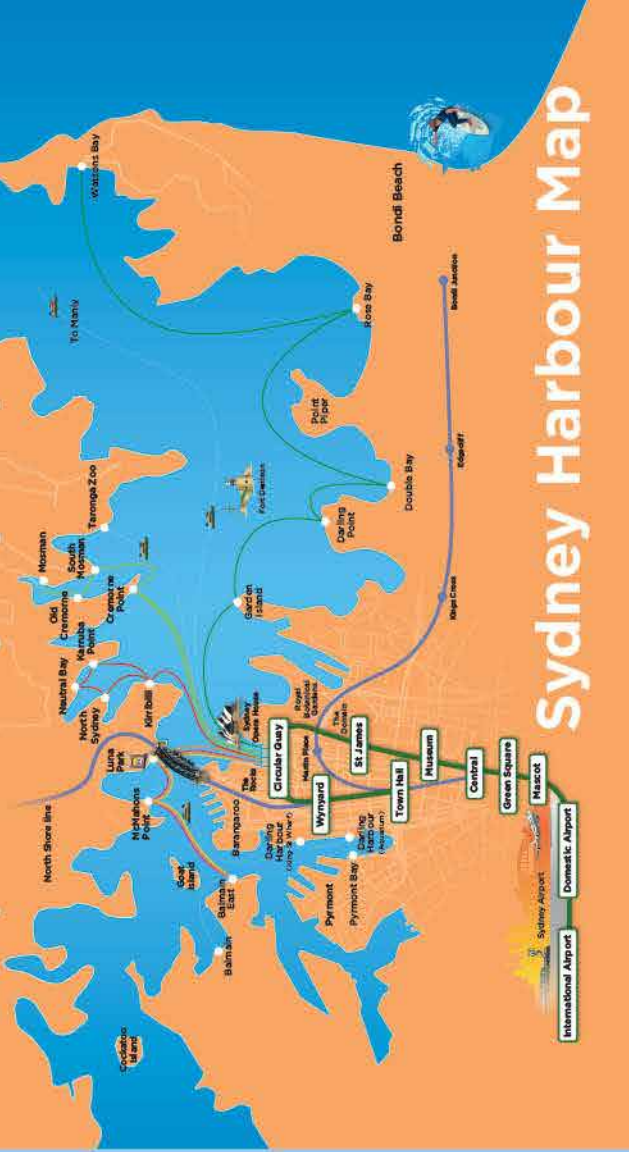

Sydney Harbour Map

Platforms from  
 City Stations  
 to Airport

Platform number	23	2	2	2	6	6	1
Central Station							
Museum Station							
St James Station							
Circular Quay Station							
Wynyard Station							
Town Hall Station							
Kings Cross Station (change at Central)							

**Central  
 Station  
 Precinct Map**

**AirportLink**  
 Sydney's Airport Train

**Town Hall Station**

**Museum Station**

**Central Station**

**ACCOMMODATION**

**HOTELS**

- ★ 1 Adina Apartment Hotel Sydney
- ★ 2 Adina Apartment Hotel Sydney, Central
- ★ 6 APX Apartments Darling Harbour
- ★ 7 Best Western PLUS Hotel Stellar
- ★ 8 Break Free on George
- ★ 9 Capitol Square Hotel Sydney
- ★ 16 Great Southern Hotel
- ★ 18 Holiday Inn Darling Harbour
- ★ 21 Hyde Park Inn
- ★ 25 Ibis Sydney World Square
- ★ 29 Mercure Sydney
- ★ 30 Meriton Kent Street
- ★ 31 Meriton on Pitt
- ★ 32 Meriton World Tower
- ★ 34 Metro Hotel on Pitt
- ★ 35 Metro Hotel Sydney Central
- ★ 36 Novotel Rockford Darling Harbour
- ★ 37 Novotel Sydney Central
- ★ 40 Oaks Hyde Park Plaza Hotel
- ★ 43 Park Regis City Centre
- ★ 44 Park Royal Darling Harbour
- ★ 46 Pensione Hotel Sydney
- ★ 48 Pullman Hyde Park Sydney
- ★ 52 Radisson Hotel & Suites
- ★ 53 Rendezvous Studio Hotel Sydney Central
- ★ 54 Rydges World Square
- ★ 55 Seasons Darling Harbour
- ★ 69 Travelodge Wentworth
- ★ 72 Vibe Hotel Sydney

Country & Suburban Trains

Sydney Dental Hospital

Opera Australia

News Ltd

Belvoir Street Theatre

Centennial Plaza

RTA

Belvoir St

Albion St

Foveaux St

Devonshire St

Belvoir St

Belvoir St

Belvoir St

Belvoir St

Belvoir St