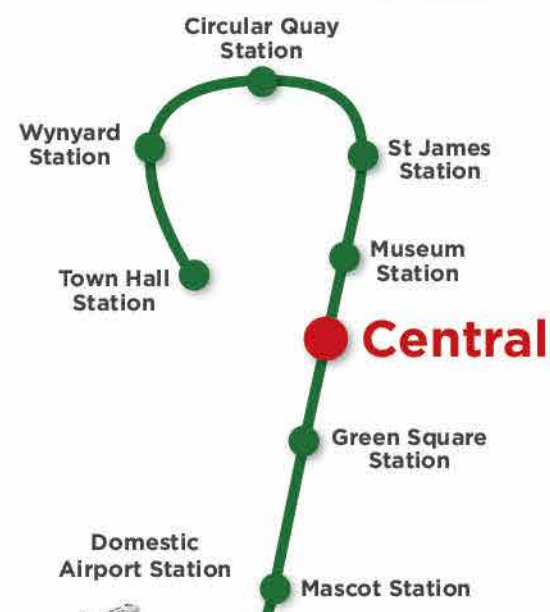

Catch AirportLink  
**Sydney's  
 Airport Train**

[airportlink.com.au](http://airportlink.com.au)

©Airport Link July 2016

This year more than 7 million passengers will catch Airport Link - Sydney's Airport Train.

Sydney Harbour Map

Platforms from  
 City Stations  
 to Airport

Platform number	23	2	2	2	6	6	1
Central Station							
Museum Station							
St James Station							
Circular Quay Station							
Wynyard Station							
Town Hall Station							
Kings Cross Station (change at Central)							

**Central  
 Station  
 Precinct Map**

**AirportLink**  
 Sydney's Airport Train

**Town Hall Station**

**Museum Station**

**Central Station**

**ACCOMMODATION**

**HOTELS**

- ★ 1 Adina Apartment Hotel Sydney
- ★ 2 Adina Apartment Hotel Sydney, Central
- ★ 6 APX Apartments Darling Harbour
- ★ 7 Best Western PLUS Hotel Stellar
- ★ 8 Break Free on George
- ★ 9 Capitol Square Hotel Sydney
- ★ 16 Great Southern Hotel
- ★ 18 Holiday Inn Darling Harbour
- ★ 21 Hyde Park Inn
- ★ 25 Ibis Sydney World Square
- ★ 29 Mercure Sydney
- ★ 30 Meriton Kent Street
- ★ 31 Meriton on Pitt
- ★ 32 Meriton World Tower
- ★ 34 Metro Hotel on Pitt
- ★ 35 Metro Hotel Sydney Central
- ★ 36 Novotel Rockford Darling Harbour
- ★ 37 Novotel Sydney Central
- ★ 40 Oaks Hyde Park Plaza Hotel
- ★ 43 Park Regis City Centre
- ★ 44 Park Royal Darling Harbour
- ★ 46 Pensione Hotel Sydney
- ★ 48 Pullman Hyde Park Sydney
- ★ 52 Radisson Hotel & Suites
- ★ 53 Rendezvous Studio Hotel Sydney Central
- ★ 54 Rydges World Square
- ★ 55 Seasons Darling Harbour
- ★ 69 Travelodge Wentworth
- ★ 72 Vibe Hotel Sydney

Albion St

Foveaux St

Devonshire St

Belvoir St

Belvoir St

Belvoir St

Belvoir St

Belvoir St