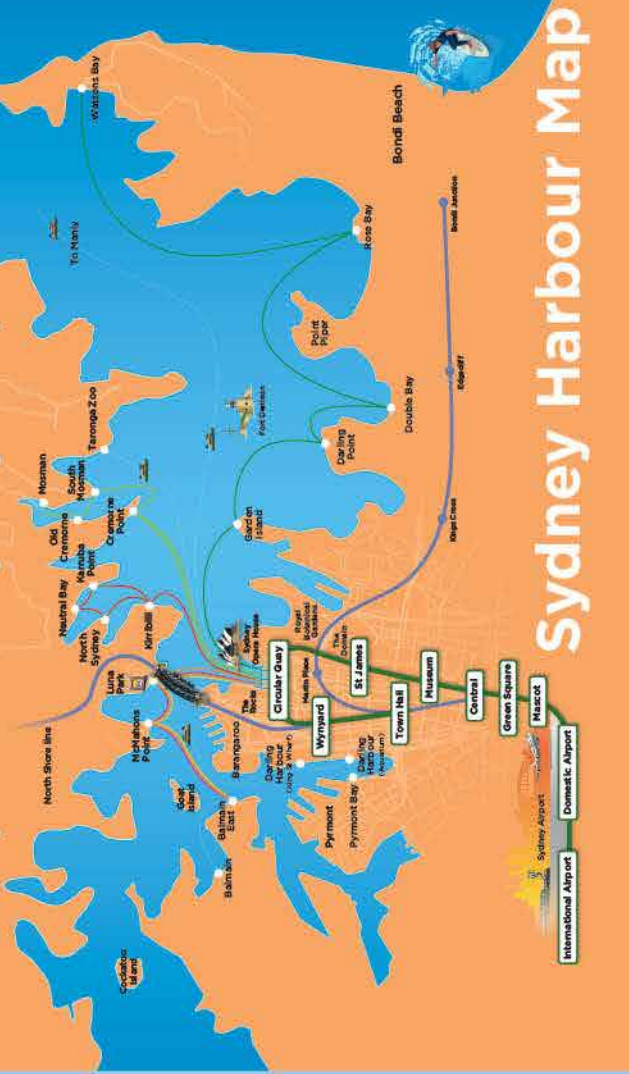

Catch AirportLink Sydney's Airport Train

airportlink.com.au

©Airport Link July 2016

This year more than 7 million passengers will catch Airport Link - Sydney's Airport Train.

Sydney Harbour Map

Platforms from City Stations to Airport

Platform number	Station
23	Central Station
2	Museum Station
2	St James Station
2	Circular Quay Station
6	Wynyard Station
6	Town Hall Station
1	Kings Cross Station (change at Central)

Circular Quay Station

Precinct Map

Circular Quay

AirportLink
Sydney's Airport Train

ACCOMMODATION

HOTELS

- ★ 4 Amora Hotel Jamison
- ★ 13 Four Seasons Hotel
- ★ 16 Harbourview Hotel
- ★ 19 Holiday Inn Old Sydney
- ★ 24 Ibis Sydney King St Wharf
- ★ 26 InterContinental Sydney
- ★ 27 Medina Serviced Apartments Martin Place
- ★ 28 Menzies Hotel
- ★ 42 Park Hyatt Sydney
- ★ 47 Pier One Sydney Harbour
- ★ 49 Pullman Quay Grand Sydney
- ★ 51 Radisson Blu Plaza Hotel Sydney
- ★ 57 Shangri-La Hotel
- ★ 59 Sir Stamford at Circular Quay
- ★ 60 Sofitel Sydney Wentworth
- ★ 64 Sydney Harbour Marriott
- ★ 66 The Langham Sydney
- ★ 70 Trivellodge Wynyard Sydney

BACKPACKERS

- ★ Sydney Harbour YHA

(Map not to scale)

*The above was correct at the time of printing.