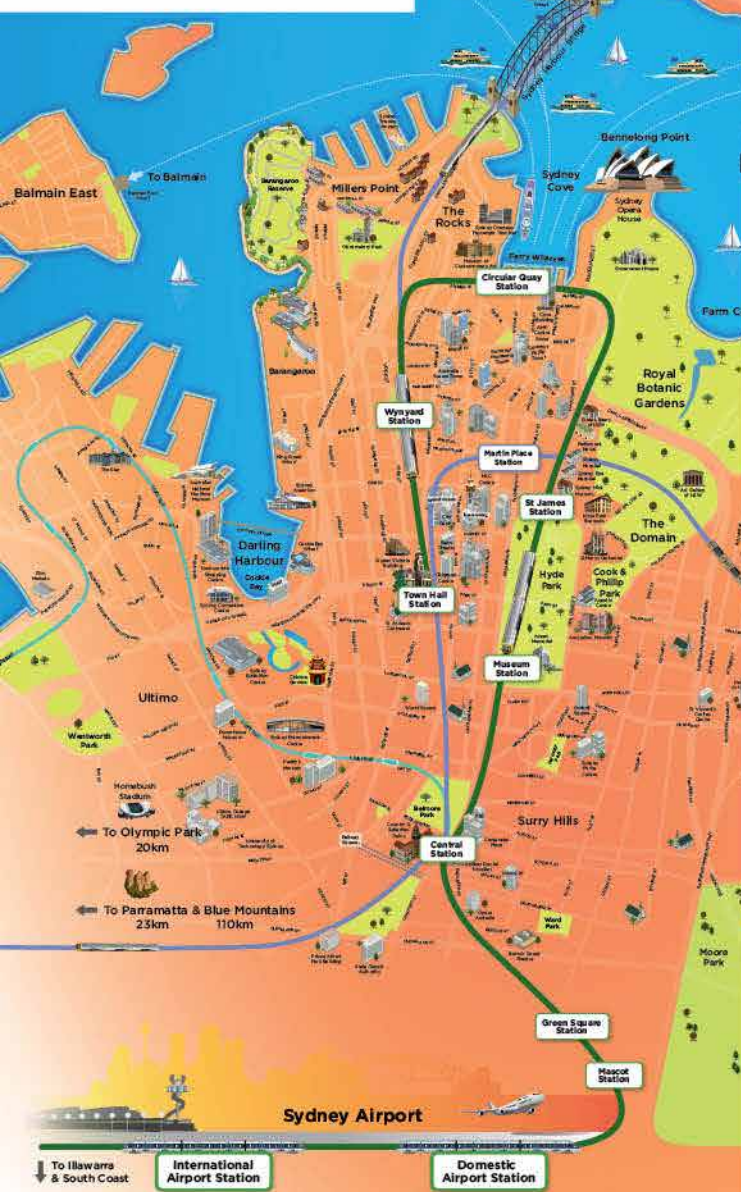

Catch AirportLink Sydney's Airport Train

airportlink.com.au

©Airport Link July 2016

This year more than 7 million passengers will catch Airport Link - Sydney's Airport Train.

Sydney Harbour Map

Platforms from City Stations to Airport

Platform number	Station
23	Central Station
2	Museum Station
2	St James Station
2	Circular Quay Station
6	Wynyard Station
6	Town Hall Station
1	Kings Cross Station (change at Central)

Circular Quay Station

Precinct Map

Circular Quay

AirportLink
Sydney's Airport Train

ACCOMMODATION

HOTELS

- ★ 4 Amora Hotel Jamison
- ★ 13 Four Seasons Hotel
- ★ 16 Harbourview Hotel
- ★ 19 Holiday Inn Old Sydney
- ★ 24 Ibis Sydney King St Wharf
- ★ 26 InterContinental Sydney
- ★ 27 Medina Serviced Apartments Martin Place
- ★ 28 Menzies Hotel
- ★ 42 Park Hyatt Sydney
- ★ 47 Pier One Sydney Harbour
- ★ 49 Pullman Quay Grand Sydney
- ★ 51 Radisson Blu Plaza Hotel Sydney
- ★ 57 Shangri-La Hotel
- ★ 59 Sir Stamford at Circular Quay
- ★ 60 Sofitel Sydney Wentworth
- ★ 64 Sydney Harbour Marriott
- ★ 66 The Langham Sydney
- ★ 70 Trivellodge Wynyard Sydney

BACKPACKERS

- ★ Sydney Harbour YHA

(Map not to scale)

*The above was correct at the time of printing.