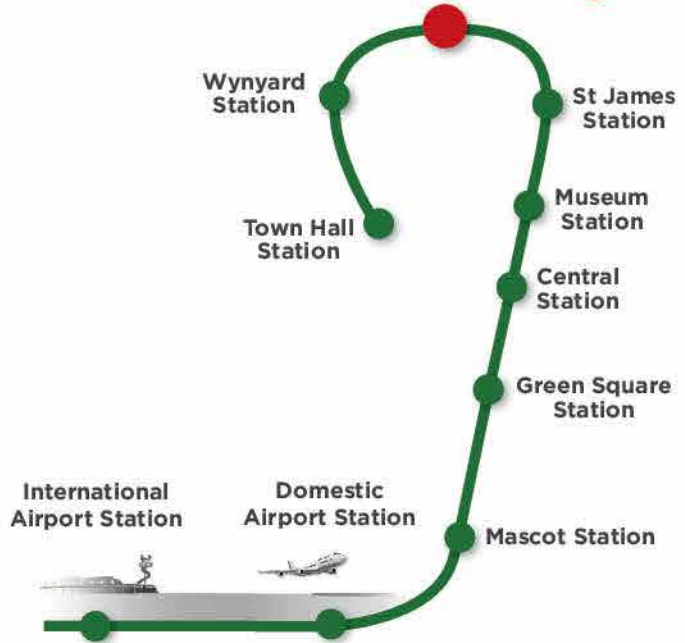

Catch AirportLink Sydney's Airport Train

airportlink.com.au

©Airport Link July 2016

This year more than 7 million passengers will catch Airport Link - Sydney's Airport Train.

Sydney Harbour Map

Platforms from City Stations to Airport

Platform number	Station
23	Central Station
2	Museum Station
2	St James Station
2	Circular Quay Station
6	Wynyard Station
6	Town Hall Station
1	Kings Cross Station (change at Central)

Circular Quay Station

Precinct Map

Circular Quay

AirportLink
Sydney's Airport Train

ACCOMMODATION

HOTELS

- ★ 4 Amora Hotel Jamison
- ★ 13 Four Seasons Hotel
- ★ 16 Harbourview Hotel
- ★ 19 Holiday Inn Old Sydney
- ★ 24 Ibis Sydney King St Wharf
- ★ 26 InterContinental Sydney
- ★ 27 Medina Serviced Apartments Martin Place
- ★ 28 Menzies Hotel
- ★ 42 Park Hyatt Sydney
- ★ 47 Pier One Sydney Harbour
- ★ 49 Pullman Quay Grand Sydney
- ★ 51 Radisson Blu Plaza Hotel Sydney
- ★ 57 Shangri-La Hotel
- ★ 59 Sir Stamford at Circular Quay
- ★ 60 Sofitel Sydney Wentworth
- ★ 64 Sydney Harbour Marriott
- ★ 66 The Langham Sydney
- ★ 70 Trivellodge Wynyard Sydney

BACKPACKERS

- ★ Sydney Harbour YHA

(Map not to scale)

*The above was correct at the time of printing.