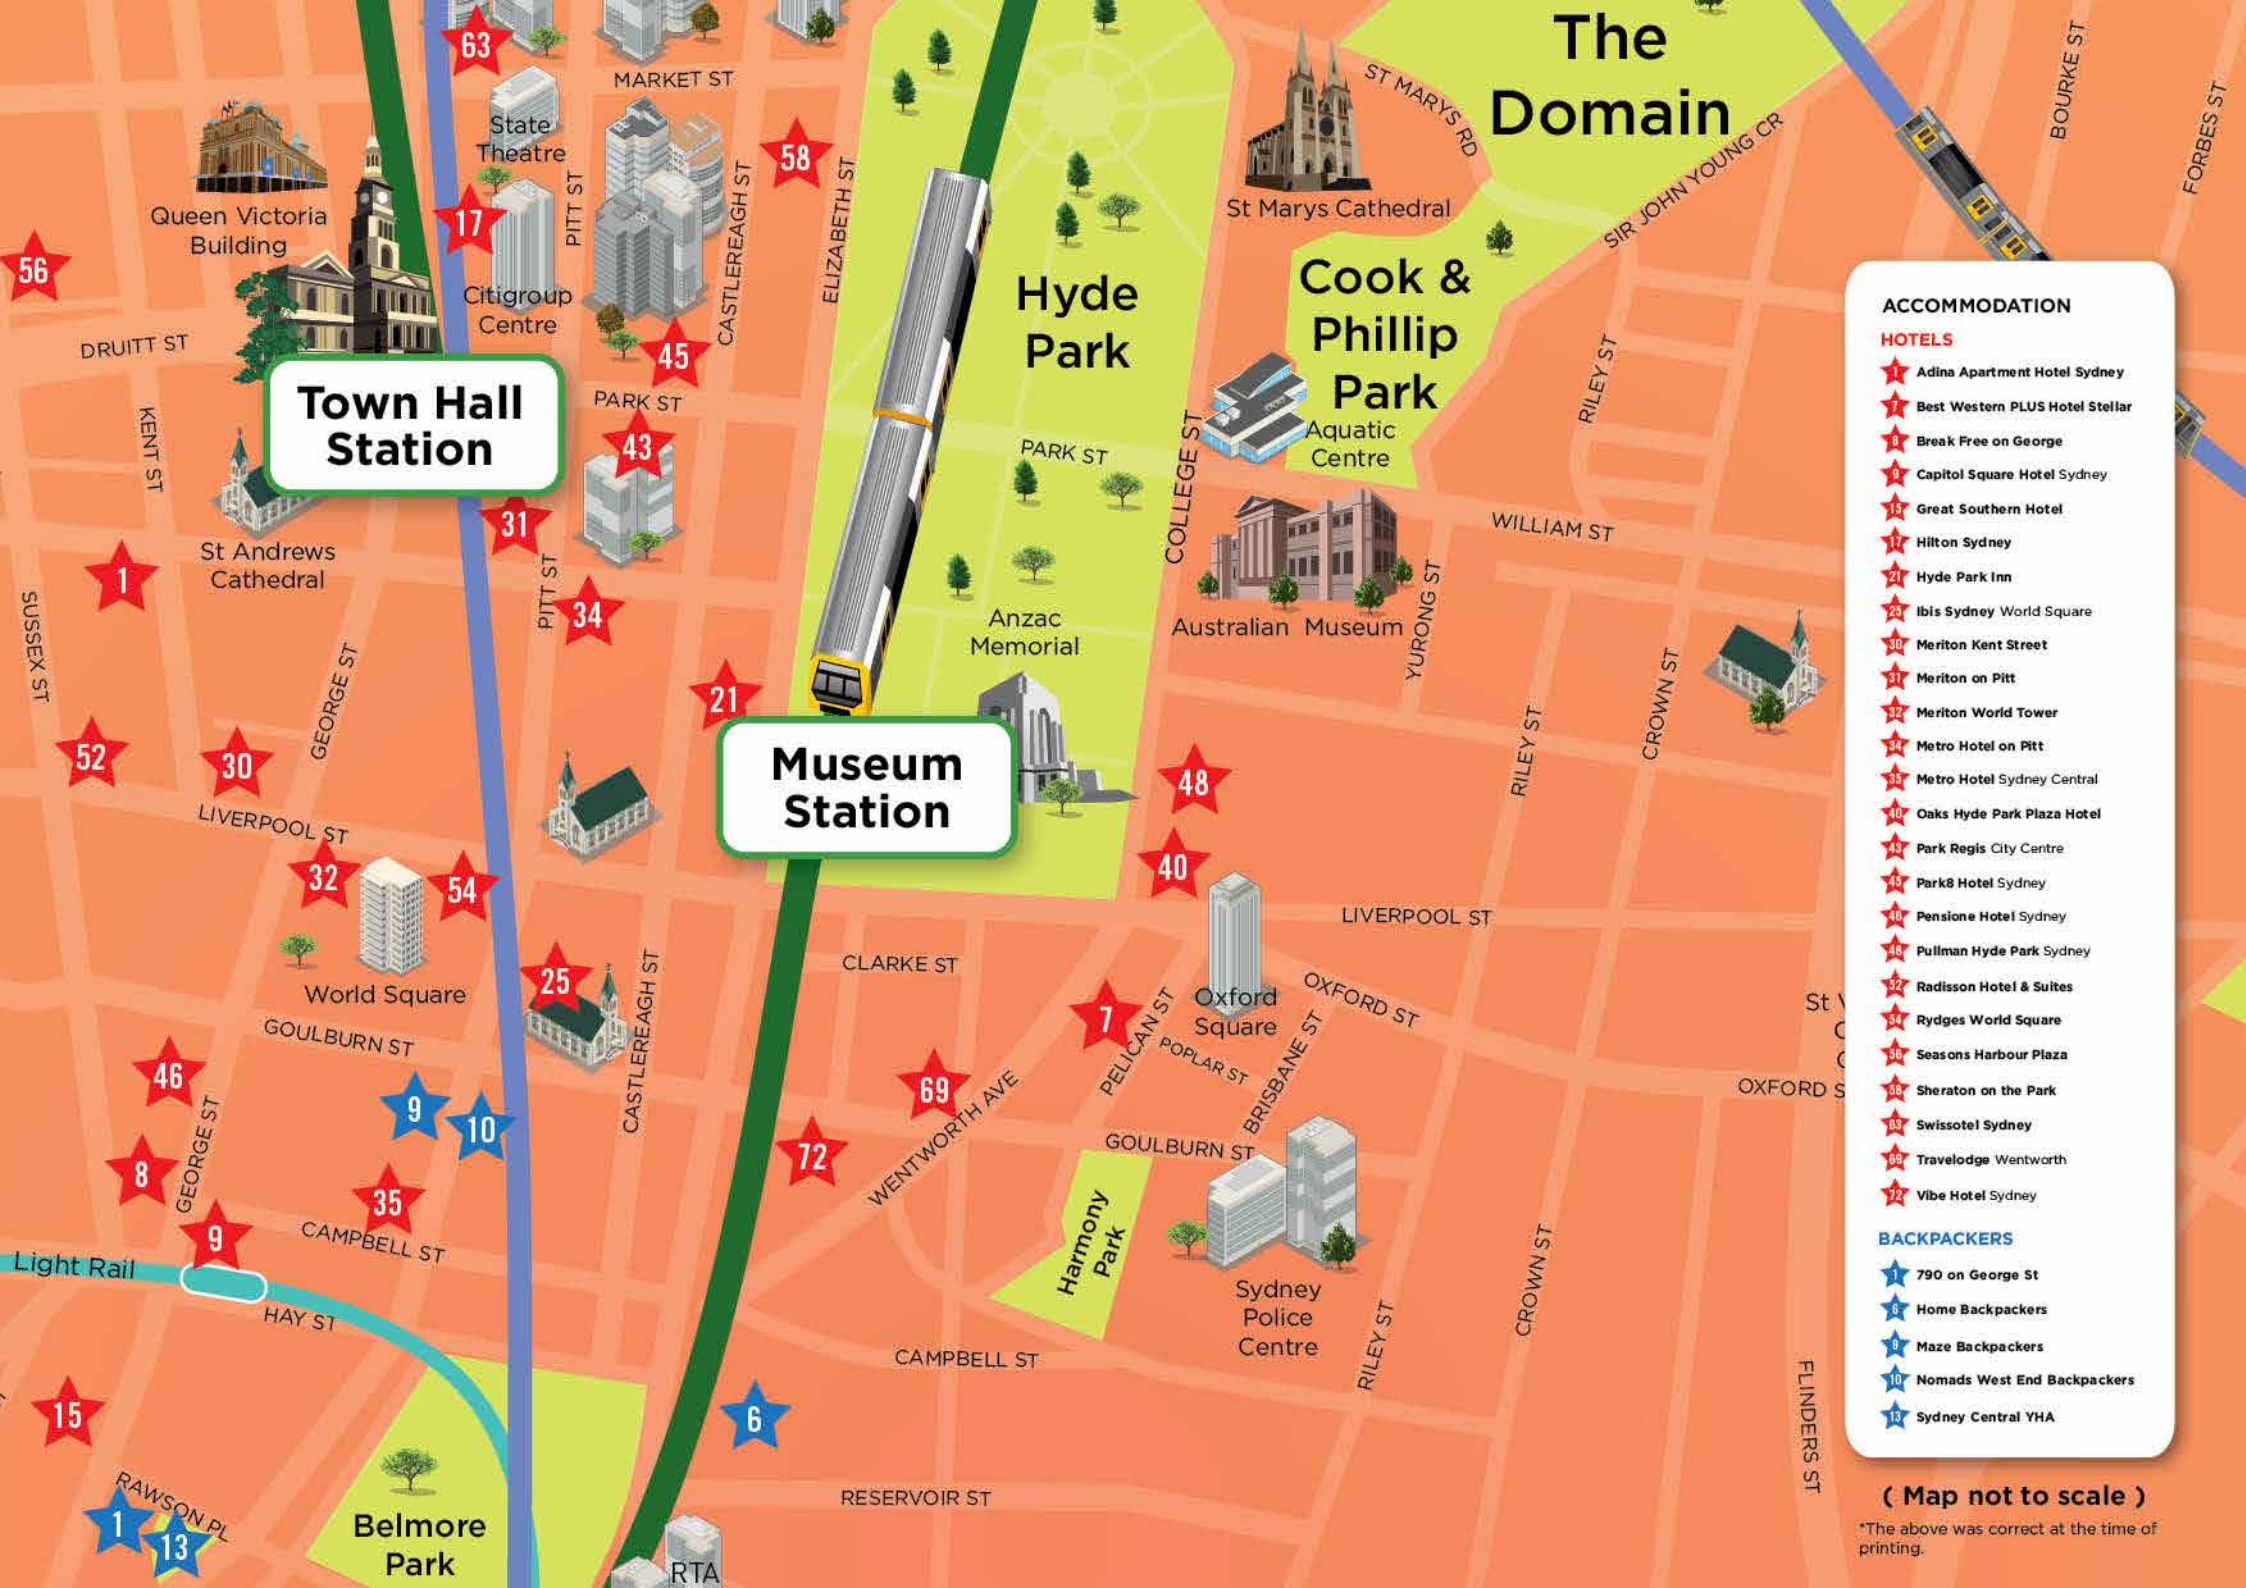

Catch AirportLink
**Sydney's
 Airport Train**

This year more than 7 million passengers will catch Airport Link - Sydney's Airport Train.

Sydney Harbour Map

Museum Station Precinct Map

Wynyard Station
 St James Station
Museum
 Central Station
 Green Square Station
 Mascot Station
 International Airport Station
 Domestic Airport Station

Platforms from City Stations to Airport

City Station	Platform number
Central Station	23
Museum Station	2
St James Station	2
Circular Quay Station	2
Wynyard Station	6
Town Hall Station	6
Kings Cross Station (change at Central)	1

airportlink.com.au

©Airport Link July 2016

Town Hall Station

Museum Station

- ACCOMMODATION**
- HOTELS**
- ★ Adina Apartment Hotel Sydney
 - ★ Best Western PLUS Hotel Stellar
 - ★ Break Free on George
 - ★ Capitol Square Hotel Sydney
 - ★ Great Southern Hotel
 - ★ Hilton Sydney
 - ★ Hyde Park Inn
 - ★ Ibis Sydney World Square
 - ★ Meriton Kent Street
 - ★ Meriton on Pitt
 - ★ Meriton World Tower
 - ★ Metro Hotel on Pitt
 - ★ Metro Hotel Sydney Central
 - ★ Oaks Hyde Park Plaza Hotel
 - ★ Park Regis City Centre
 - ★ Park8 Hotel Sydney
 - ★ Pensione Hotel Sydney
 - ★ Pullman Hyde Park Sydney
 - ★ Radisson Hotel & Suites
 - ★ Rydges World Square
 - ★ Seasons Harbour Plaza
 - ★ Sheraton on the Park
 - ★ Swissotel Sydney
 - ★ Travelodge Wentworth
 - ★ Vibe Hotel Sydney
- BACKPACKERS**
- ★ 790 on George St
 - ★ Home Backpackers
 - ★ Maze Backpackers
 - ★ Nomads West End Backpackers
 - ★ Sydney Central YHA

(Map not to scale)

*The above was correct at the time of printing.