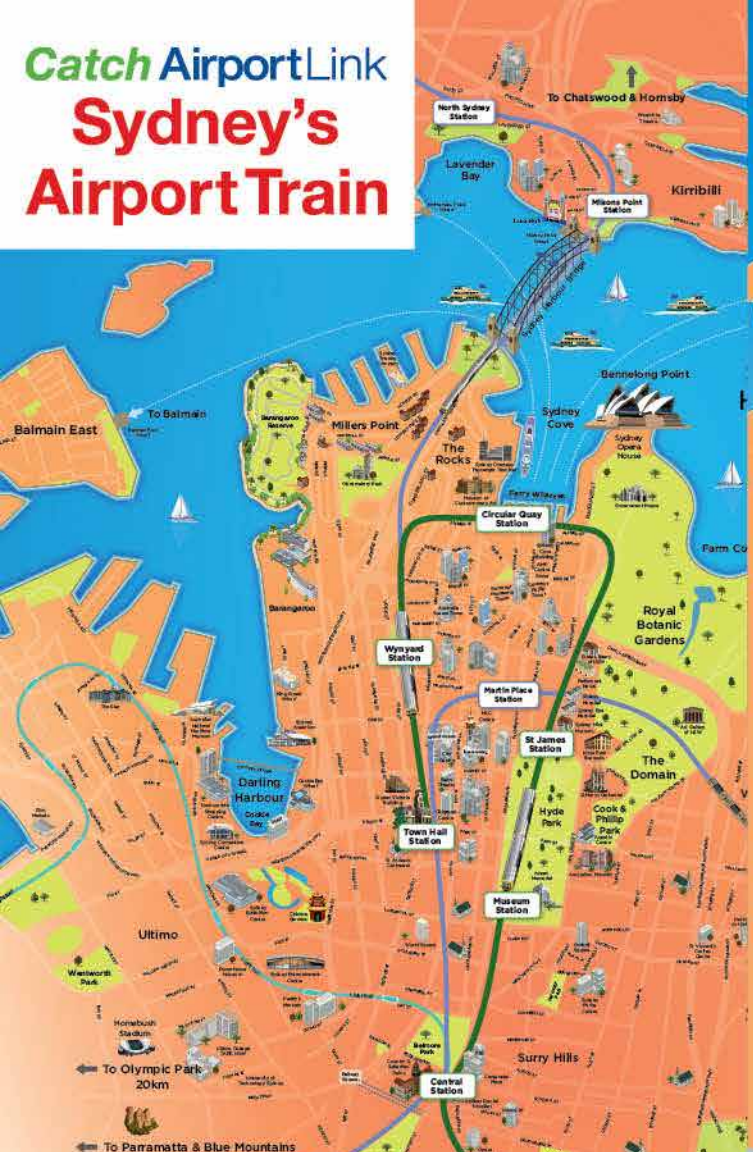

Catch AirportLink
**Sydney's
 Airport Train**

This year more than 7 million passengers will catch Airport Link - Sydney's Airport Train.

Sydney Harbour Map

Museum Station Precinct Map

Wynyard Station
 St James Station
Museum
 Central Station
 Green Square Station
 Mascot Station
 International Airport Station
 Domestic Airport Station

Platforms from City Stations to Airport

City Station	Platform number
Central Station	23
Museum Station	2
St James Station	2
Circular Quay Station	2
Wynyard Station	6
Town Hall Station	6
Kings Cross Station (change at Central)	1

airportlink.com.au

©Airport Link July 2016

Town Hall Station

Museum Station

- ACCOMMODATION**
- HOTELS**
- ★ Adina Apartment Hotel Sydney
 - ★ Best Western PLUS Hotel Stellar
 - ★ Break Free on George
 - ★ Capitol Square Hotel Sydney
 - ★ Great Southern Hotel
 - ★ Hilton Sydney
 - ★ Hyde Park Inn
 - ★ Ibis Sydney World Square
 - ★ Meriton Kent Street
 - ★ Meriton on Pitt
 - ★ Meriton World Tower
 - ★ Metro Hotel on Pitt
 - ★ Metro Hotel Sydney Central
 - ★ Oaks Hyde Park Plaza Hotel
 - ★ Park Regis City Centre
 - ★ Park8 Hotel Sydney
 - ★ Pensione Hotel Sydney
 - ★ Pullman Hyde Park Sydney
 - ★ Radisson Hotel & Suites
 - ★ Rydges World Square
 - ★ Seasons Harbour Plaza
 - ★ Sheraton on the Park
 - ★ Swissotel Sydney
 - ★ Travelodge Wentworth
 - ★ Vibe Hotel Sydney
- BACKPACKERS**
- ★ 790 on George St
 - ★ Home Backpackers
 - ★ Maze Backpackers
 - ★ Nomads West End Backpackers
 - ★ Sydney Central YHA

(Map not to scale)

*The above was correct at the time of printing.