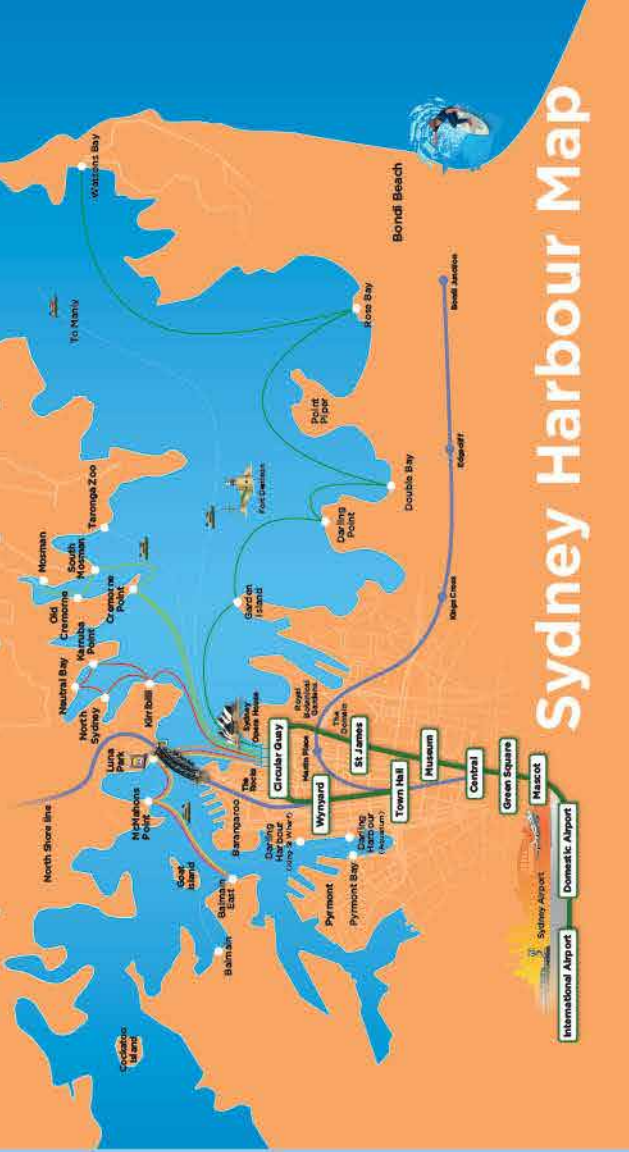

Catch AirportLink
**Sydney's
 Airport Train**

This year more than 7 million passengers will catch Airport Link - Sydney's Airport Train.

Sydney Harbour Map

Museum Station Precinct Map

Wynyard Station
 St James Station
Museum
 Central Station
 Green Square Station
 Mascot Station
 International Airport Station
 Domestic Airport Station

Platforms from City Stations to Airport

City Station	Platform number
Central Station	23
Museum Station	2
St James Station	2
Circular Quay Station	2
Wynyard Station	6
Town Hall Station	6
Kings Cross Station (change at Central)	1

airportlink.com.au

©Airport Link July 2016

Town Hall Station

Museum Station

- ACCOMMODATION**
- HOTELS**
- ★ Adina Apartment Hotel Sydney
 - ★ Best Western PLUS Hotel Stellar
 - ★ Break Free on George
 - ★ Capitol Square Hotel Sydney
 - ★ Great Southern Hotel
 - ★ Hilton Sydney
 - ★ Hyde Park Inn
 - ★ Ibis Sydney World Square
 - ★ Meriton Kent Street
 - ★ Meriton on Pitt
 - ★ Meriton World Tower
 - ★ Metro Hotel on Pitt
 - ★ Metro Hotel Sydney Central
 - ★ Oaks Hyde Park Plaza Hotel
 - ★ Park Regis City Centre
 - ★ Park8 Hotel Sydney
 - ★ Pensione Hotel Sydney
 - ★ Pullman Hyde Park Sydney
 - ★ Radisson Hotel & Suites
 - ★ Rydges World Square
 - ★ Seasons Harbour Plaza
 - ★ Sheraton on the Park
 - ★ Swissotel Sydney
 - ★ Travelodge Wentworth
 - ★ Vibe Hotel Sydney
- BACKPACKERS**
- ★ 790 on George St
 - ★ Home Backpackers
 - ★ Maze Backpackers
 - ★ Nomads West End Backpackers
 - ★ Sydney Central YHA

(Map not to scale)

*The above was correct at the time of printing.