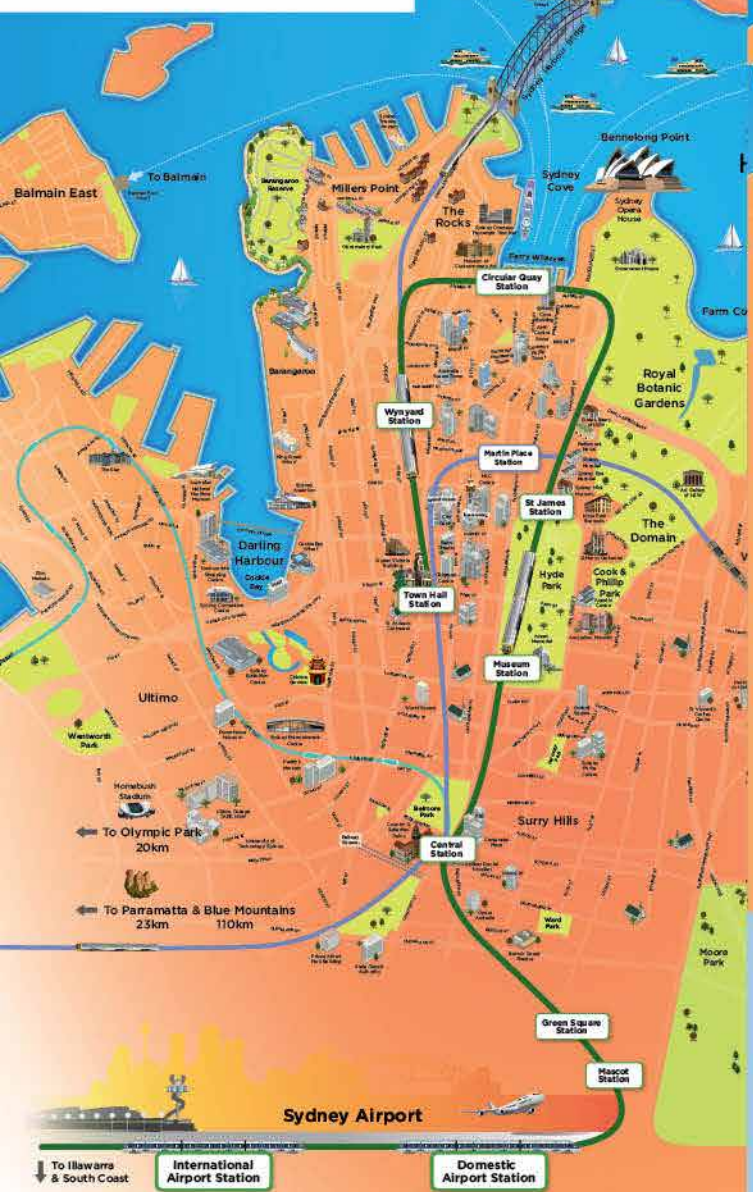

Catch AirportLink
**Sydney's
 Airport Train**

airportlink.com.au

©Airport Link July 2016

This year more than 7 million passengers will catch Airport Link - Sydney's Airport Train.

Sydney Harbour Map

Platforms from City Stations to Airport

Platform number	Station
23	Central Station
2	Museum Station
2	St James Station
2	Circular Quay Station
6	Wynyard Station
6	Town Hall Station
1	Kings Cross Station (change at Central)

St James Station Precinct Map

AirportLink
 Sydney's Airport Train

Royal Botanic Gardens

The Domain

Hyde Park

Cook & Phillip Park

Martin Place Station

St James Station

ACCOMMODATION

HOTELS

- ★ **27** Medina Serviced Apartments Martin Place
- ★ **31** Ovolo Woolloomooloo
- ★ **43** Park Regis City Centre
- ★ **45** Park8 Hotel Sydney
- ★ **51** Radisson Blu Plaza Hotel Sydney
- ★ **58** Sheraton On The Park
- ★ **60** Sofitel Wentworth Sydney
- ★ **68** Travelodge Phillip St