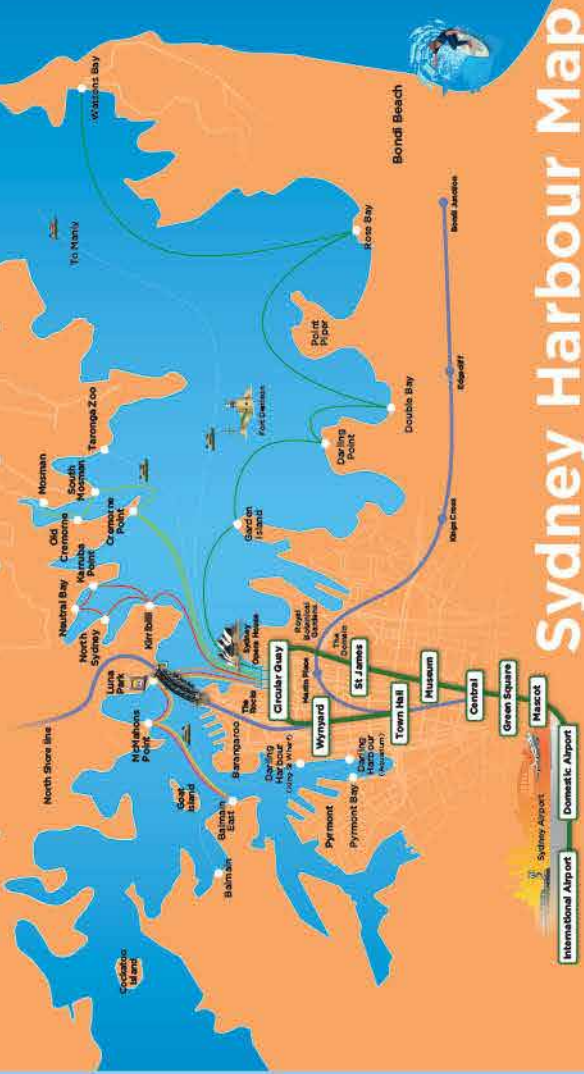

Catch AirportLink
**Sydney's
 Airport Train**

airportlink.com.au

©Airport Link July 2016

This year more than 7 million passengers will catch Airport Link - Sydney's Airport Train.

Sydney Harbour Map

Platforms from City Stations to Airport

Platform number	Station
23	Central Station
2	Museum Station
2	St James Station
2	Circular Quay Station
6	Wynyard Station
6	Town Hall Station
1	Kings Cross Station (change at Central)

St James Station Precinct Map

AirportLink
 Sydney's Airport Train

Royal Botanic Gardens

The Domain

Hyde Park

Cook & Phillip Park

Martin Place Station

St James Station

ACCOMMODATION

HOTELS

- ★ **27** Medina Serviced Apartments Martin Place
- ★ **31** Ovolo Woolloomooloo
- ★ **43** Park Regis City Centre
- ★ **45** Park8 Hotel Sydney
- ★ **51** Radisson Blu Plaza Hotel Sydney
- ★ **58** Sheraton On The Park
- ★ **60** Sofitel Wentworth Sydney
- ★ **68** Travelodge Phillip St