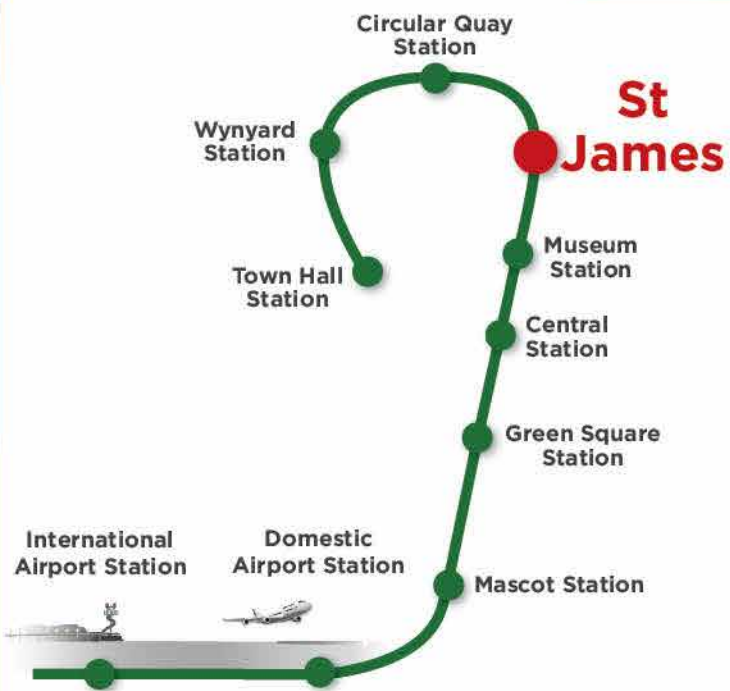

Catch AirportLink
**Sydney's
 Airport Train**

airportlink.com.au

©Airport Link July 2016

This year more than 7 million passengers will catch Airport Link - Sydney's Airport Train.

Sydney Harbour Map

Platforms from City Stations to Airport

Platform number	Station
23	Central Station
2	Museum Station
2	St James Station
2	Circular Quay Station
6	Wynyard Station
6	Town Hall Station
1	Kings Cross Station (change at Central)

St James Station Precinct Map

AirportLink
 Sydney's Airport Train

Royal Botanic Gardens

The Domain

Hyde Park

Cook & Phillip Park

Martin Place Station

St James Station

ACCOMMODATION