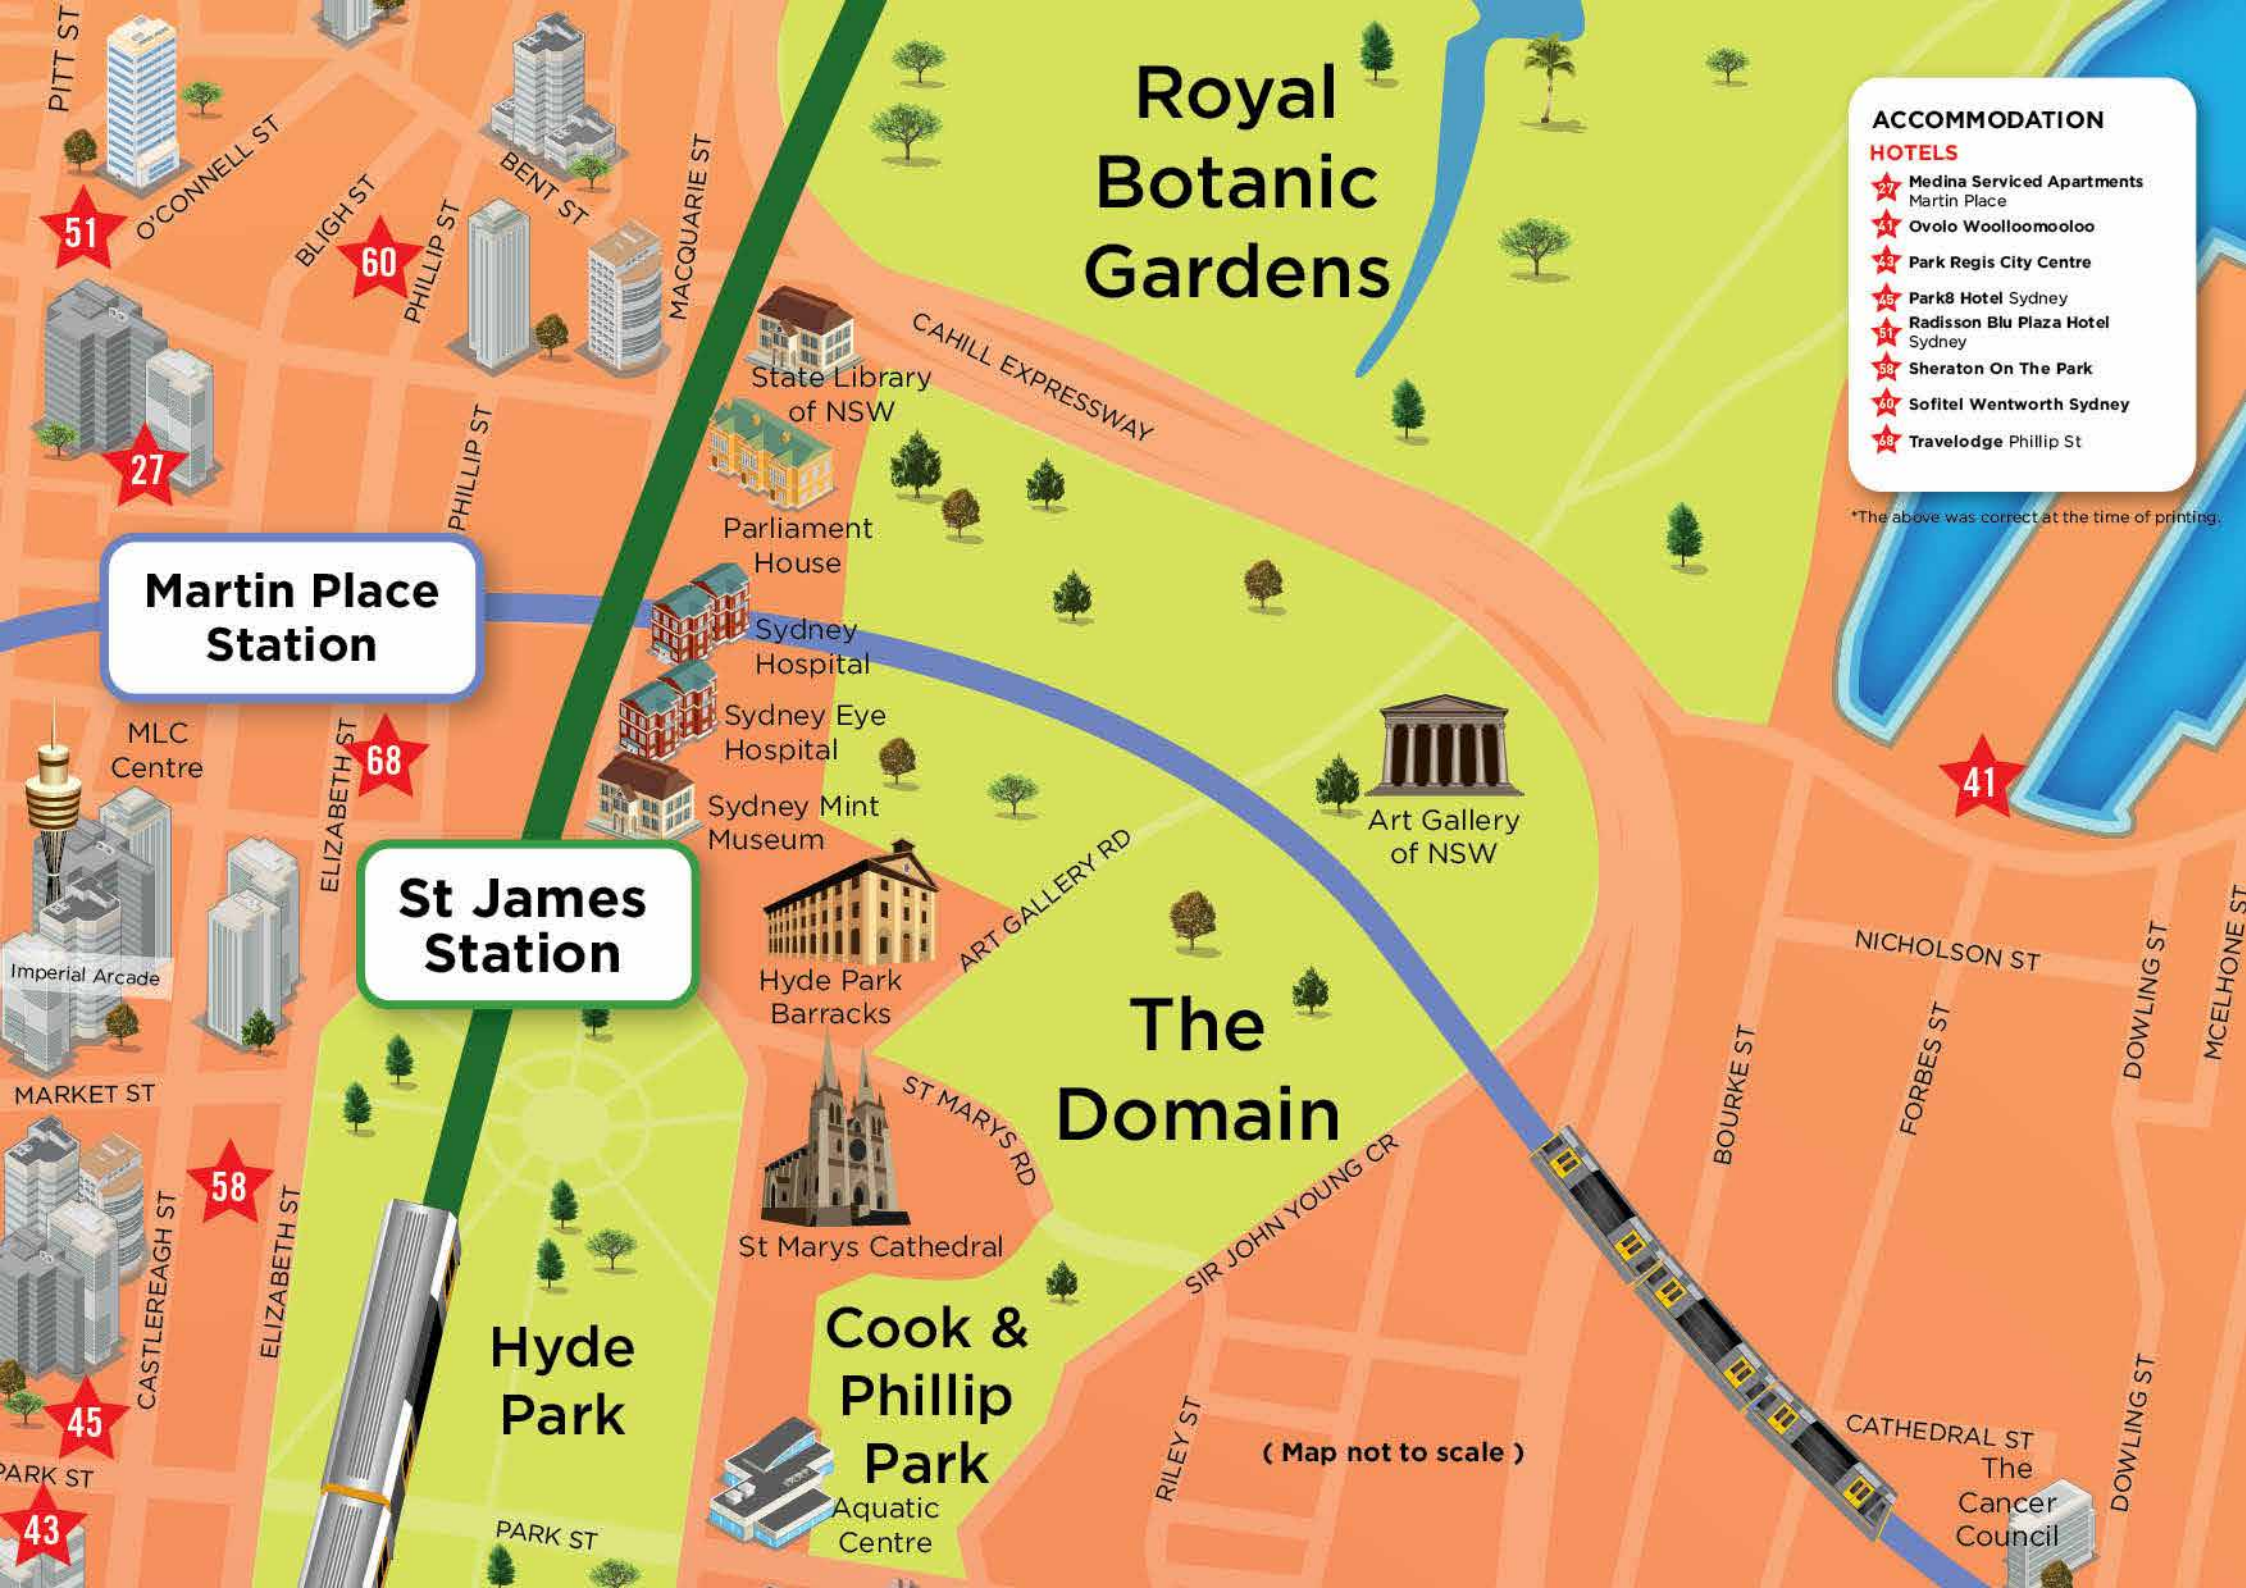

Catch AirportLink
**Sydney's
 Airport Train**

airportlink.com.au

©Airport Link July 2016

This year more than 7 million passengers will catch Airport Link - Sydney's Airport Train.

Sydney Harbour Map

Platforms from City Stations to Airport

Platform number	Station
23	Central Station
2	Museum Station
2	St James Station
2	Circular Quay Station
6	Wynyard Station
6	Town Hall Station
1	Kings Cross Station (change at Central)

St James Station Precinct Map

AirportLink
 Sydney's Airport Train

Royal Botanic Gardens

The Domain

Hyde Park

Cook & Phillip Park

Martin Place Station

St James Station

ACCOMMODATION

*The above was correct at the time of printing.

(Map not to scale)

★ **51**

★ **60**

★ **27**

★ **68**

★ **58**

★ **41**