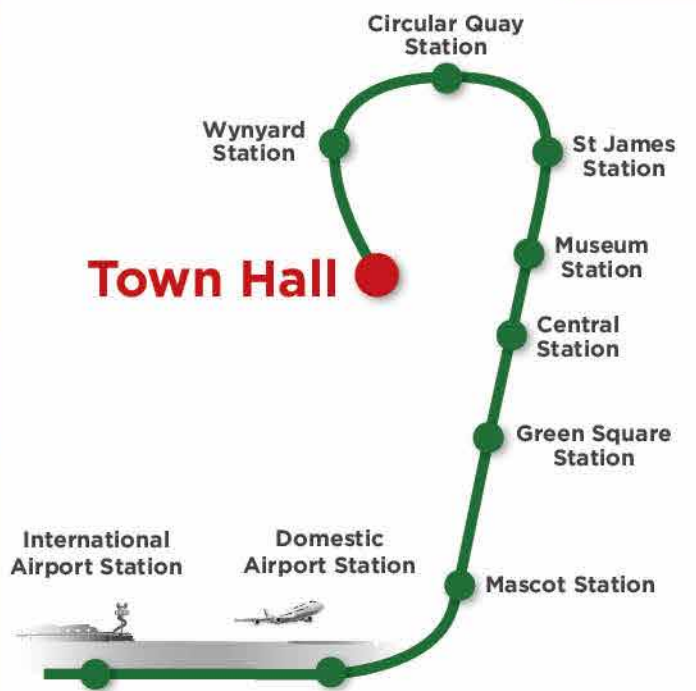

Catch AirportLink
**Sydney's
 Airport Train**

airportlink.com.au

©Airport Link July 2016

This year more than 7 million passengers will catch Airport Link - Sydney's Airport Train.

Sydney Harbour Map

Platforms from City Stations to Airport

Station	Platform number
Central Station	23
Museum Station	2
St James Station	2
Circular Quay Station	2
Wynyard Station	6
Town Hall Station	6
Kings Cross Station (change at Central)	1

Town Hall Station Precinct Map

AirportLink
 Sydney's Airport Train

(Map not to scale)

ACCOMMODATION

HOTELS

- | | | |
|--|---|-----------------------------------|
| ★ Adina Apartment Hotel Sydney | ★ Meriton World Tower | ★ Seasons Harbour Plaza |
| ★ Adina Apartment Hotel Sydney, Harbourside | ★ Metro Apartments Darling Harbour | ★ Sheraton on the Park |
| ★ APX Apartments Darling Harbour | ★ Metro Hotel on Pitt | ★ Star - The Darling |
| ★ Best Western PLUS Hotel Stellar | ★ Metro Hotel Sydney Central | ★ Star - Astral Towers/Residences |
| ★ Break Free on George | ★ Novotel Rockford Darling Harbour | ★ Swissotel Sydney |
| ★ Capitol Square Hotel Sydney | ★ Novotel Sydney Darling Harbour | ★ The Westin Hotel |
| ★ Four Points by Sheraton Darling Harbour Sydney | ★ Oaks Goldborough Apartment Hotel on Darling Harbour | ★ Travelodge Phillip Street |
| ★ Grace Hotel | ★ Oaks Hyde Park Plaza Hotel | ★ Travelodge Wentworth |
| ★ Great Southern Hotel | ★ Park Regis City Centre | ★ Vibe Hotel Sydney |
| ★ Hilton Sydney | ★ Park Royal Darling Harbour | |
| ★ Holiday Inn Darling Harbour | ★ Park8 Hotel Sydney | BACKPACKERS |
| ★ Hyde Park Inn | ★ Pensione Hotel Sydney | ★ Home Backpackers |
| ★ Ibis Sydney Darling Harbour | ★ Pullman Hyde Park Sydney | ★ Maze Backpackers |
| ★ Ibis Sydney World Square | ★ Radisson Hotel & Suites | ★ Nomads West End Backpackers |
| ★ Meriton Kent Street | ★ Rydges World Square | |
| ★ Meriton on Pitt | ★ Seasons Darling Harbour | |