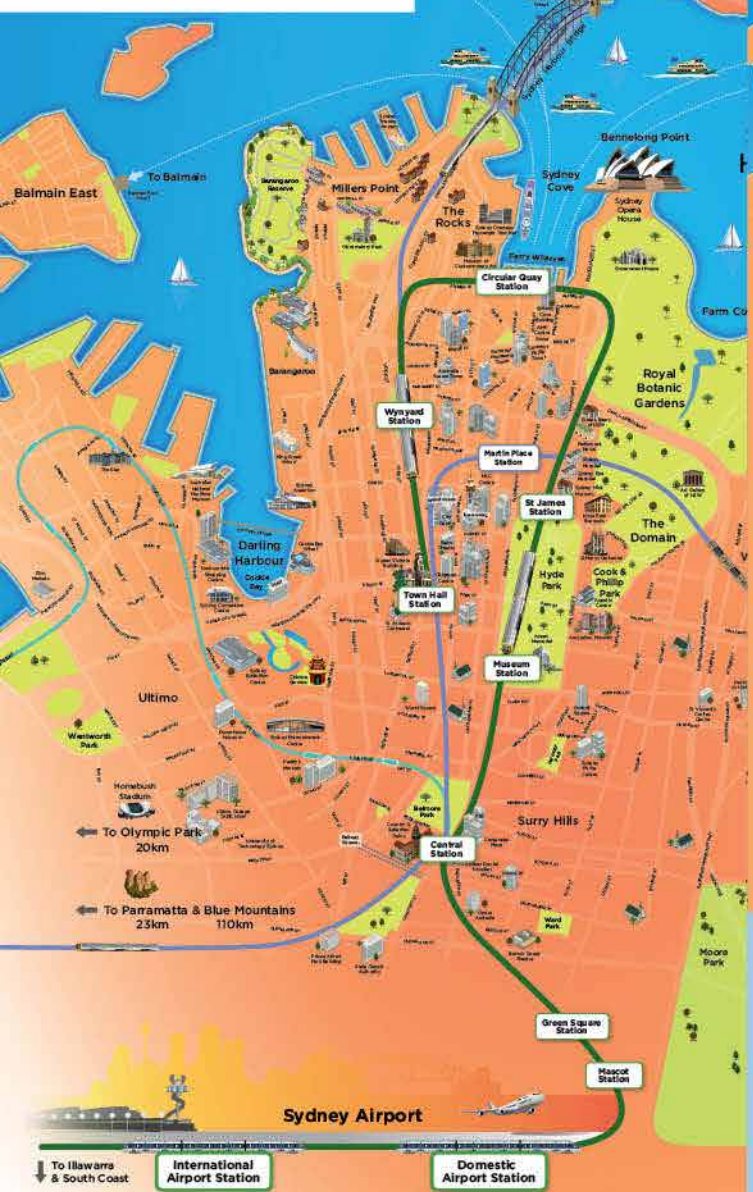

Catch AirportLink
**Sydney's
 Airport Train**

airportlink.com.au

©Airport Link July 2016

This year more than 7 million passengers will catch Airport Link - Sydney's Airport Train.

Sydney Harbour Map

Platforms from City Stations to Airport

Station	Platform number
Central Station	23
Museum Station	2
St James Station	2
Circular Quay Station	2
Wynyard Station	6
Town Hall Station	6
Kings Cross Station (change at Central)	1

Town Hall Station Precinct Map

AirportLink
 Sydney's Airport Train

(Map not to scale)

ACCOMMODATION

HOTELS

- | | | |
|--|---|-----------------------------------|
| ★ Adina Apartment Hotel Sydney | ★ Meriton World Tower | ★ Seasons Harbour Plaza |
| ★ Adina Apartment Hotel Sydney, Harbourside | ★ Metro Apartments Darling Harbour | ★ Sheraton on the Park |
| ★ APX Apartments Darling Harbour | ★ Metro Hotel on Pitt | ★ Star - The Darling |
| ★ Best Western PLUS Hotel Stellar | ★ Metro Hotel Sydney Central | ★ Star - Astral Towers/Residences |
| ★ Break Free on George | ★ Novotel Rockford Darling Harbour | ★ Swissotel Sydney |
| ★ Capitol Square Hotel Sydney | ★ Novotel Sydney Darling Harbour | ★ The Westin Hotel |
| ★ Four Points by Sheraton Darling Harbour Sydney | ★ Oaks Goldborough Apartment Hotel on Darling Harbour | ★ Travelodge Phillip Street |
| ★ Grace Hotel | ★ Oaks Hyde Park Plaza Hotel | ★ Travelodge Wentworth |
| ★ Great Southern Hotel | ★ Park Regis City Centre | ★ Vibe Hotel Sydney |
| ★ Hilton Sydney | ★ Park Royal Darling Harbour | |
| ★ Holiday Inn Darling Harbour | ★ Park8 Hotel Sydney | BACKPACKERS |
| ★ Hyde Park Inn | ★ Pensione Hotel Sydney | ★ Home Backpackers |
| ★ Ibis Sydney Darling Harbour | ★ Pullman Hyde Park Sydney | ★ Maze Backpackers |
| ★ Ibis Sydney World Square | ★ Radisson Hotel & Suites | ★ Nomads West End Backpackers |
| ★ Meriton Kent Street | ★ Rydges World Square | |
| ★ Meriton on Pitt | ★ Seasons Darling Harbour | |