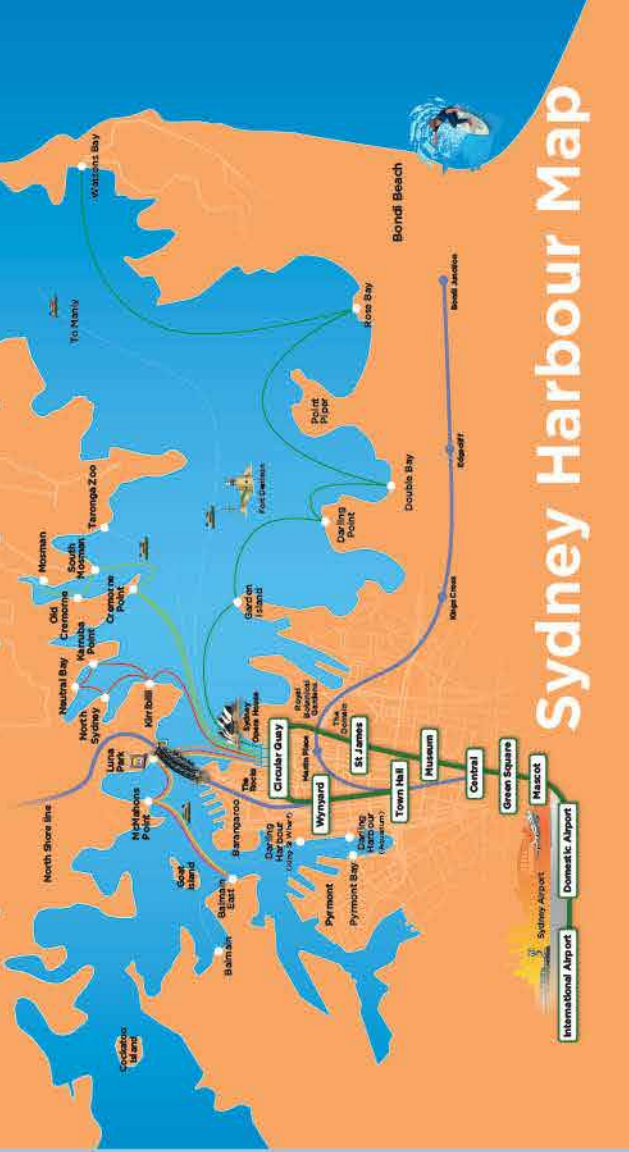

Catch AirportLink
**Sydney's
 Airport Train**

airportlink.com.au

©Airport Link July 2016

This year more than 7 million passengers will catch Airport Link - Sydney's Airport Train.

Sydney Harbour Map

Platforms from City Stations to Airport

Station	Platform number
Central Station	23
Museum Station	2
St James Station	2
Circular Quay Station	2
Wynyard Station	6
Town Hall Station	6
Kings Cross Station (change at Central)	1

Town Hall Station Precinct Map

AirportLink
 Sydney's Airport Train

(Map not to scale)

ACCOMMODATION

HOTELS

- | | | |
|--|---|-----------------------------------|
| ★ Adina Apartment Hotel Sydney | ★ Meriton World Tower | ★ Seasons Harbour Plaza |
| ★ Adina Apartment Hotel Sydney, Harbourside | ★ Metro Apartments Darling Harbour | ★ Sheraton on the Park |
| ★ APX Apartments Darling Harbour | ★ Metro Hotel on Pitt | ★ Star - The Darling |
| ★ Best Western PLUS Hotel Stellar | ★ Metro Hotel Sydney Central | ★ Star - Astral Towers/Residences |
| ★ Break Free on George | ★ Novotel Rockford Darling Harbour | ★ Swissotel Sydney |
| ★ Capitol Square Hotel Sydney | ★ Novotel Sydney Darling Harbour | ★ The Westin Hotel |
| ★ Four Points by Sheraton Darling Harbour Sydney | ★ Oaks Goldborough Apartment Hotel on Darling Harbour | ★ Travelodge Phillip Street |
| ★ Grace Hotel | ★ Oaks Hyde Park Plaza Hotel | ★ Travelodge Wentworth |
| ★ Great Southern Hotel | ★ Park Regis City Centre | ★ Vibe Hotel Sydney |
| ★ Hilton Sydney | ★ Park Royal Darling Harbour | |
| ★ Holiday Inn Darling Harbour | ★ Park8 Hotel Sydney | BACKPACKERS |
| ★ Hyde Park Inn | ★ Pensione Hotel Sydney | ★ Home Backpackers |
| ★ Ibis Sydney Darling Harbour | ★ Pullman Hyde Park Sydney | ★ Maze Backpackers |
| ★ Ibis Sydney World Square | ★ Radisson Hotel & Suites | ★ Nomads West End Backpackers |
| ★ Meriton Kent Street | ★ Rydges World Square | |
| ★ Meriton on Pitt | ★ Seasons Darling Harbour | |