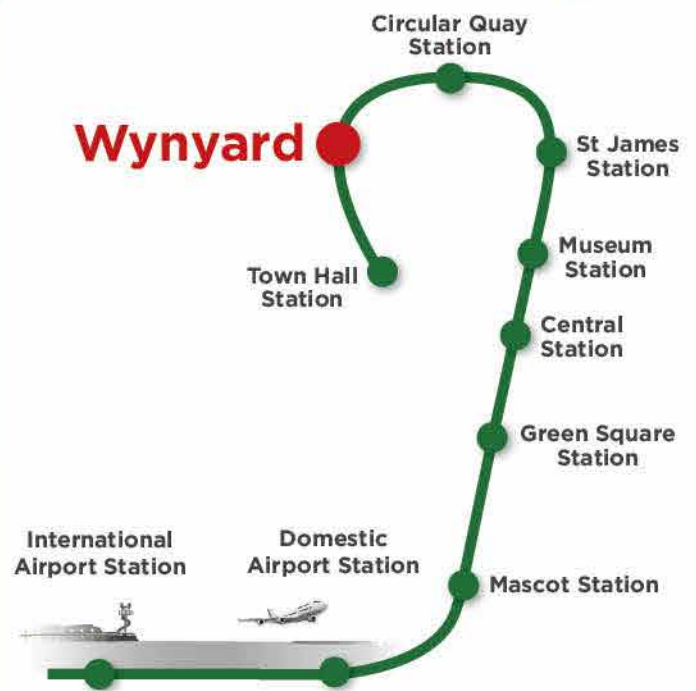

Catch AirportLink
**Sydney's
 Airport Train**

airportlink.com.au

©Airport Link July 2016

This year more than 7 million passengers will catch Airport Link - Sydney's Airport Train.

Sydney Harbour Map

Platforms from City Stations to Airport

Platform number	Station
23	Central Station
2	Museum Station
2	St James Station
2	Circular Quay Station
6	Wynyard Station
6	Town Hall Station
1	Kings Cross Station (change at Central)

Wynyard Station

Precinct Map

BACKPACKERS

- ★ 14 Sydney Harbour YHA

(Map not to scale)

*The above was correct at the time of printing.

Circular Quay Station

Wynyard Station

Martin Place Station

St James Station

Darling Harbour

The Rocks

Ferry Wharves

Barangaroo

King Street Wharf

Sydney Aquarium

Cockle Bay Wharf

Observatory Park