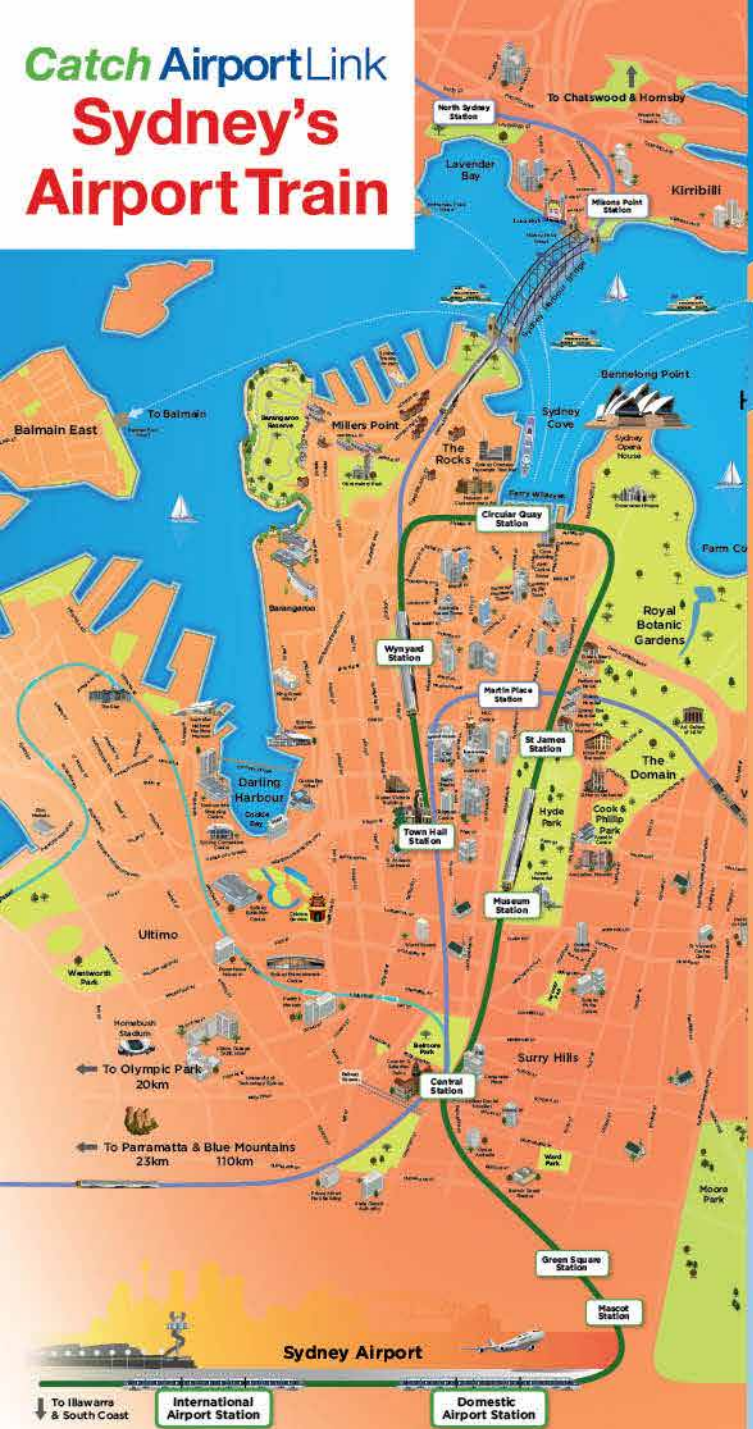

Catch AirportLink
**Sydney's
 Airport Train**

airportlink.com.au

©Airport Link July 2016

This year more than 7 million passengers will catch Airport Link - Sydney's Airport Train.

Sydney Harbour Map

Platforms from City Stations to Airport

Platform number	Station
23	Central Station
2	Museum Station
2	St James Station
2	Circular Quay Station
6	Wynyard Station
6	Town Hall Station
1	Kings Cross Station (change at Central)

Wynyard Station

Precinct Map

AirportLink
 Sydney's Airport Train

ACCOMMODATION

HOTELS

- ★ 3 Adina Apartment Hotel Sydney, Harbourside
- ★ 4 Amora Hotel Jamison
- ★ 12 Four Points by Sheraton Darling Harbour Sydney
- ★ 13 Four Seasons Hotel
- ★ 14 Grace Hotel
- ★ 17 Hilton Sydney
- ★ 23 Ibis Sydney Darling Harbour
- ★ 24 Ibis Sydney King Street Wharf
- ★ 26 Intercontinental Sydney
- ★ 27 Medina Serviced Apartments Martin Place
- ★ 28 Menzies Hotel
- ★ 33 Metro Apartments Darling Harbour
- ★ 38 Novotel Sydney Darling Harbour
- ★ 49 Pullman Quay Grand Sydney
- ★ 51 Radisson Blu Plaza Hotel Sydney
- ★ 57 Shangri-La Hotel
- ★ 58 Sheraton on the Park
- ★ 59 Sir Stamford at Circular Quay
- ★ 60 Sofitel Sydney Wentworth
- ★ 63 Swissotel Sydney
- ★ 64 Sydney Harbour Marriott
- ★ 66 The Langham Sydney
- ★ 67 The Westin Hotel
- ★ 68 Travelodge Phillip St
- ★ 70 Travelodge Wynyard Sydney

BACKPACKERS

- ★ 14 Sydney Harbour YHA

(Map not to scale)

*The above was correct at the time of printing.

Circular Quay Station

Wynyard Station

Martin Place Station

St James Station