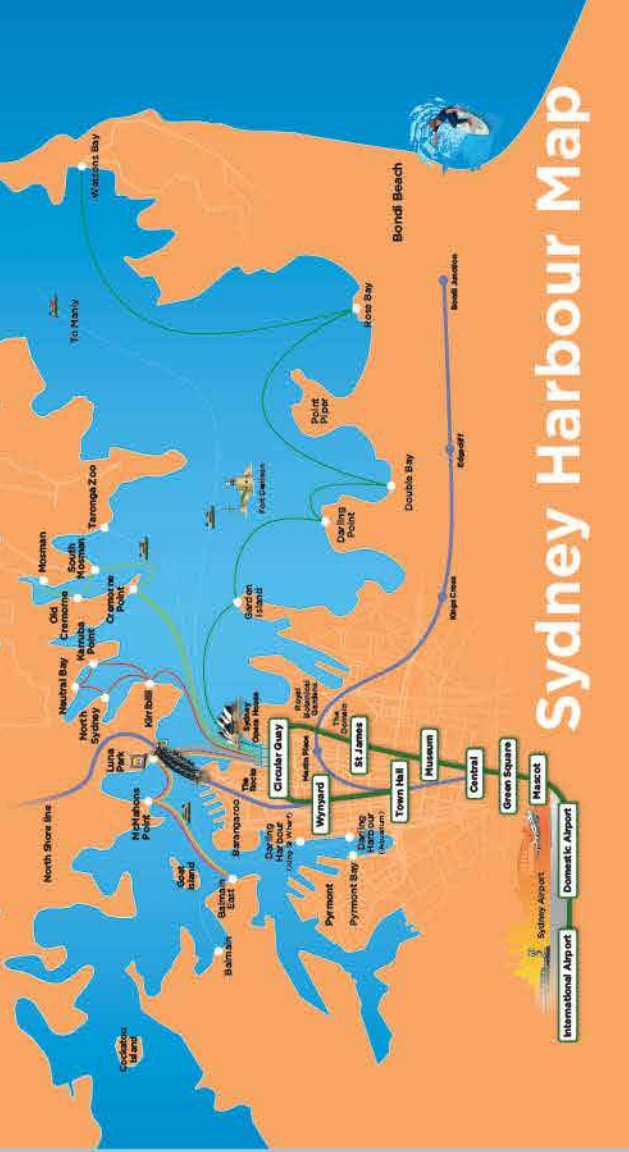

airportlink.com.au

©Airport Link July 2016

This year more than 7 million passengers will catch Airport Link - Sydney's Airport Train.

Sydney Harbour Map

Platforms from City Stations to Airport

Platform number	Station
23	Central Station
2	Museum Station
2	St James Station
2	Circular Quay Station
6	Wynyard Station
6	Town Hall Station
1	Kings Cross Station (change at Central)